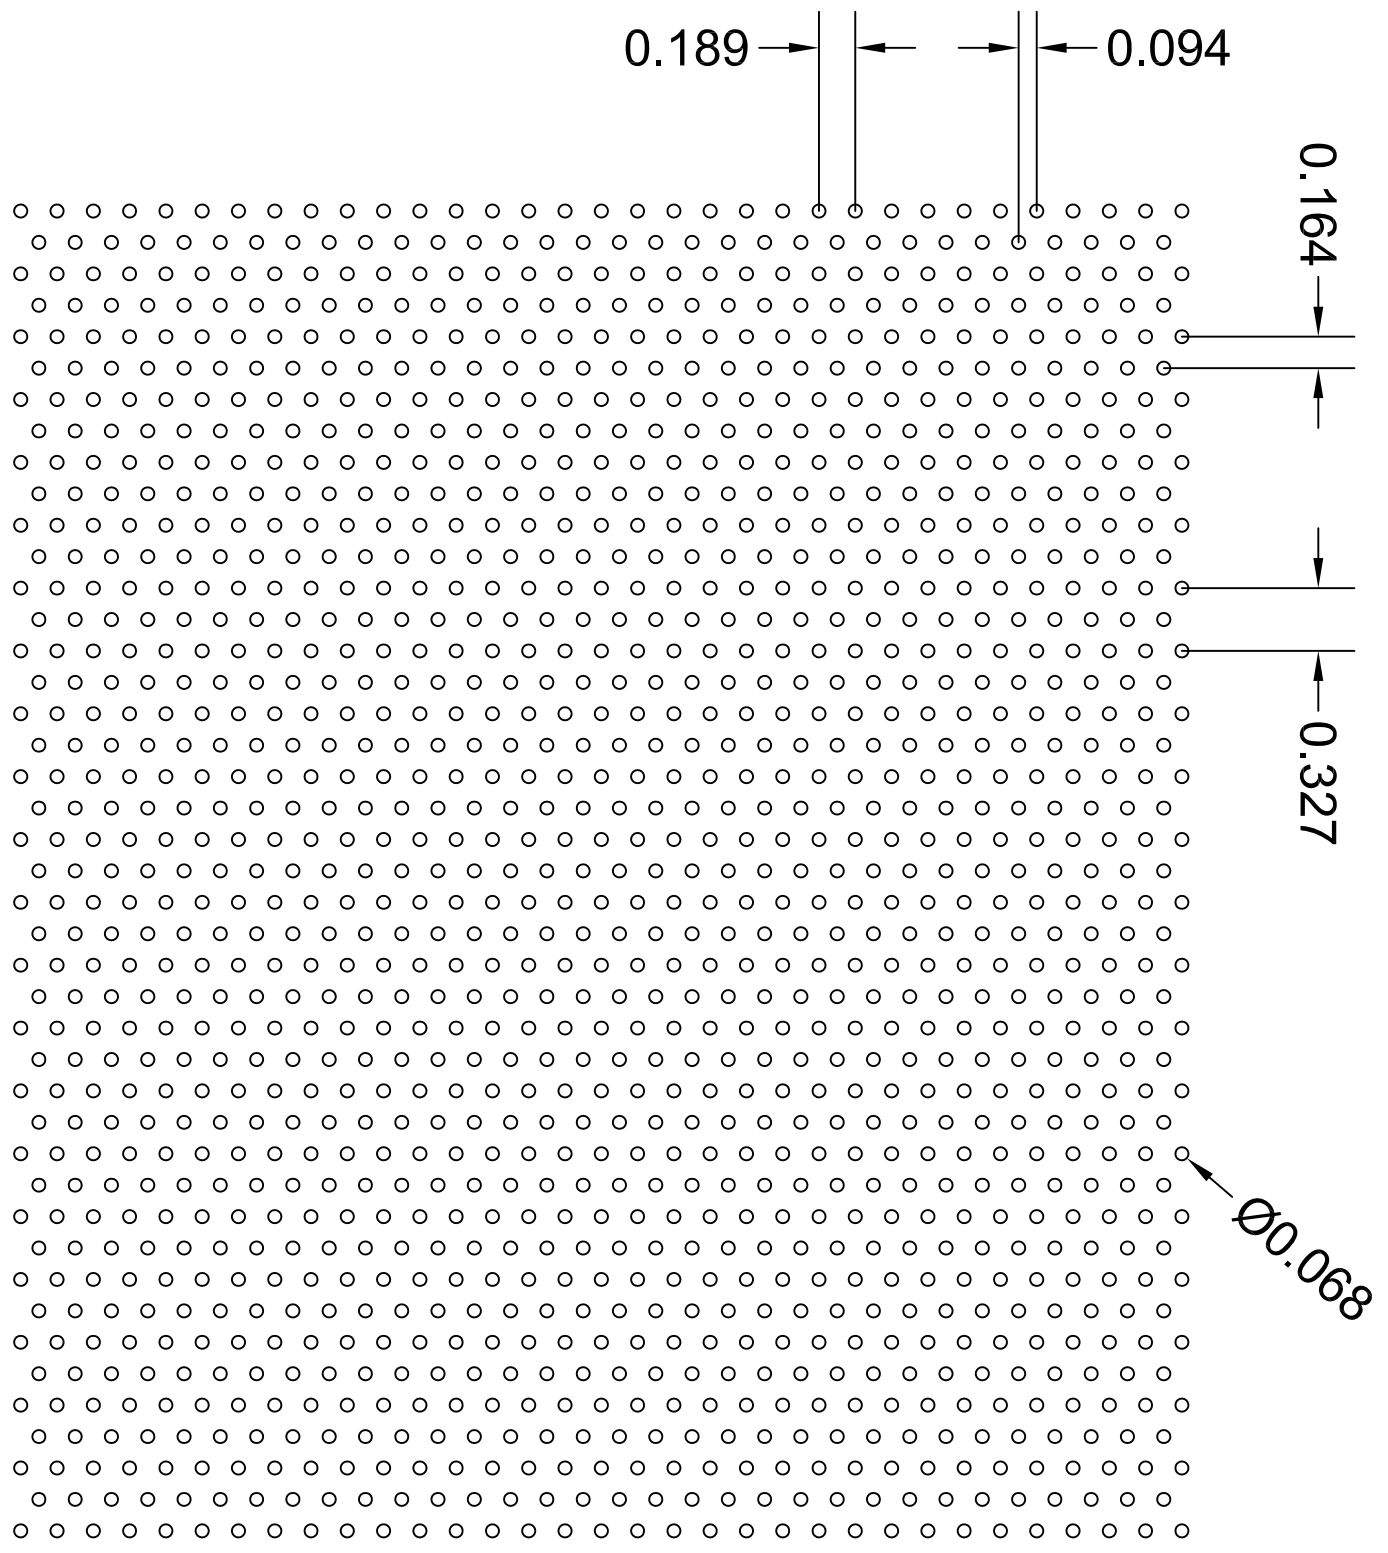

** HOLE PATTERN IS ACTUAL SIZE **

RS204	Tooling Notes : 48S.004FIN3 48S.005FIN3 48S.006FIN3 48S.007FIN3		PERFORATING  accurate	
	PATTERN TYPE	Round Staggered		
	SIZE x CENTERS	.068" x .189"		
OPEN AREA		12 %		
		3636 S. KEDZIE AVE. CHICAGO, IL 60632 (ph) 800.621.0273 (fax) 773.254.9453 www.accurateperforating.com		