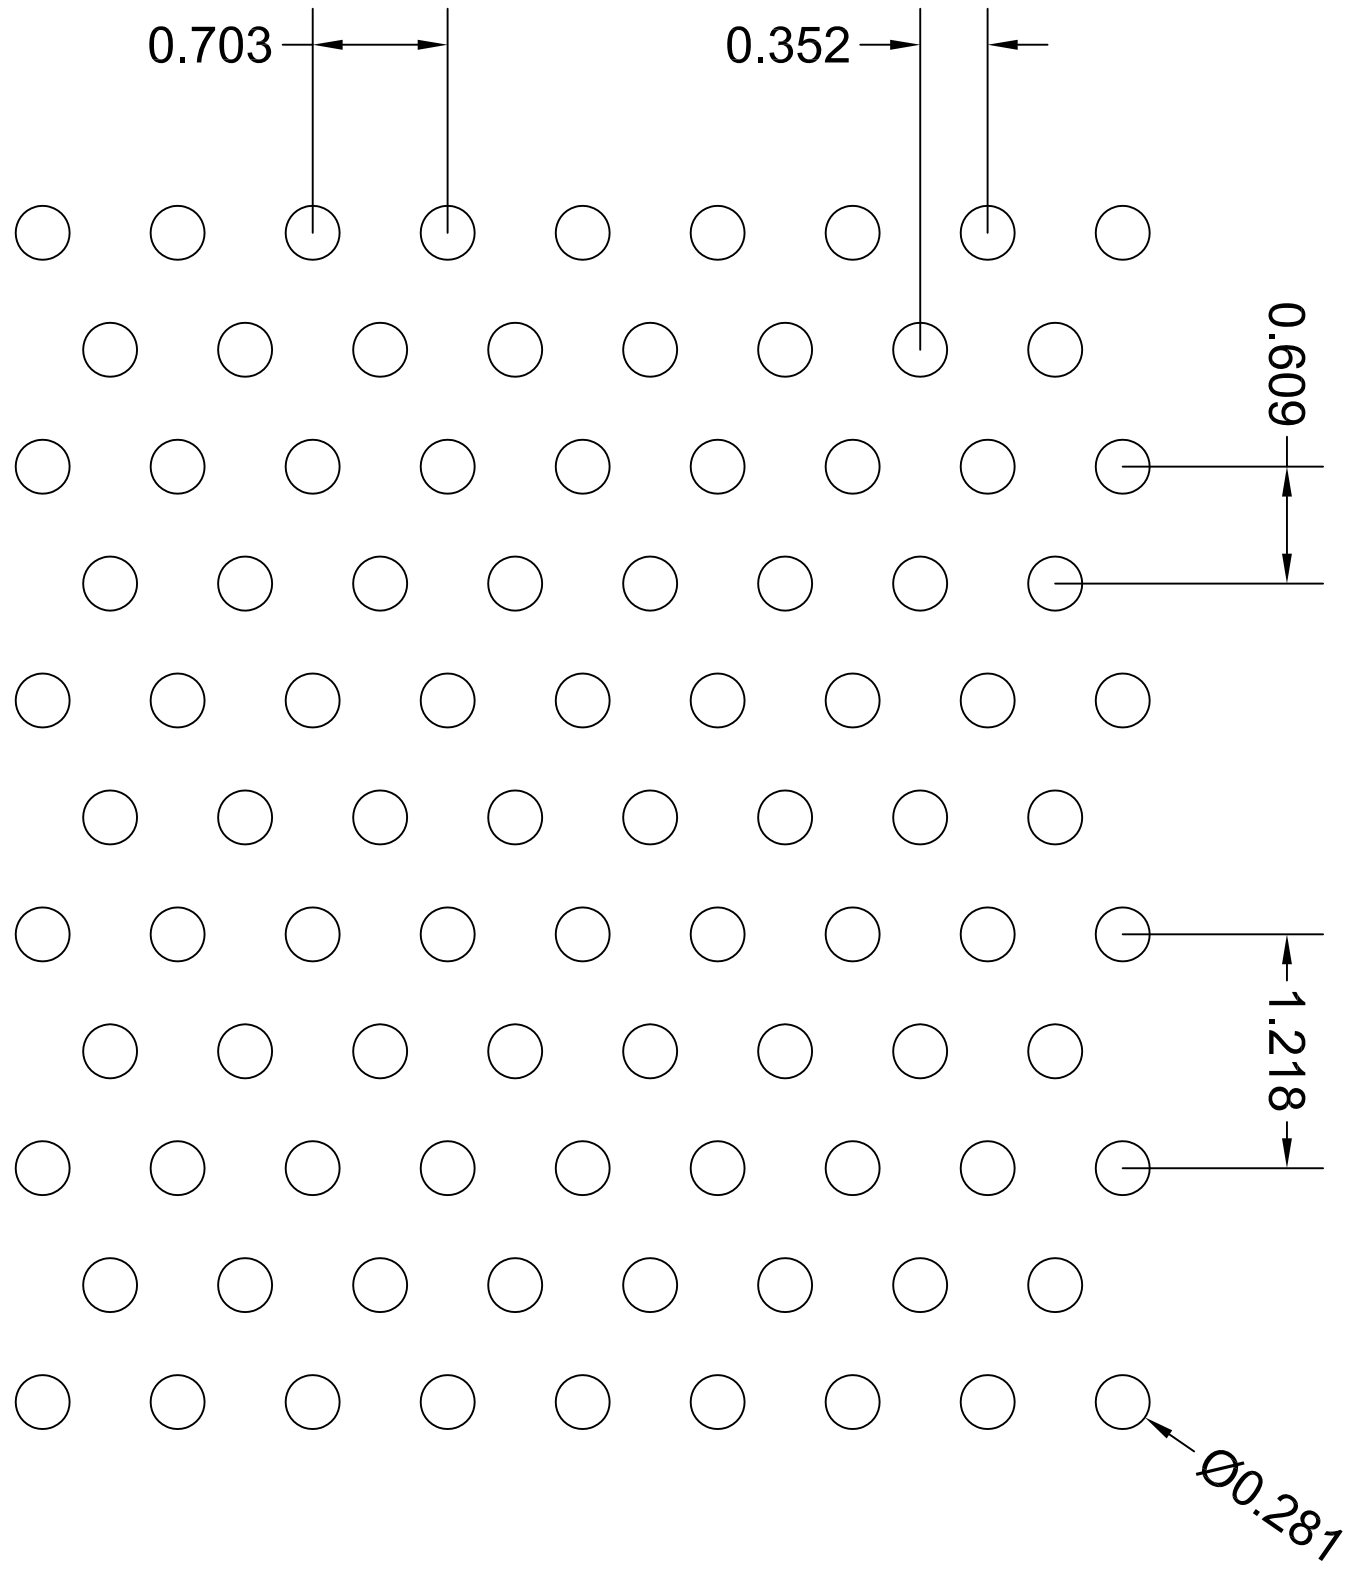

** HOLE PATTERN IS ACTUAL SIZE **

RS238	Tooling Notes : 48S.005FIN3 48H.011FIN3	PATTERN TYPE	Round Staggered
		SIZE x CENTERS	0.281" x 0.703"
		OPEN AREA	14 %
		3636 S. KEDZIE AVE. CHICAGO, IL 60632 (ph) 800.621.0273 (fax) 773.254.9453 www.accurateperforating.com	
		