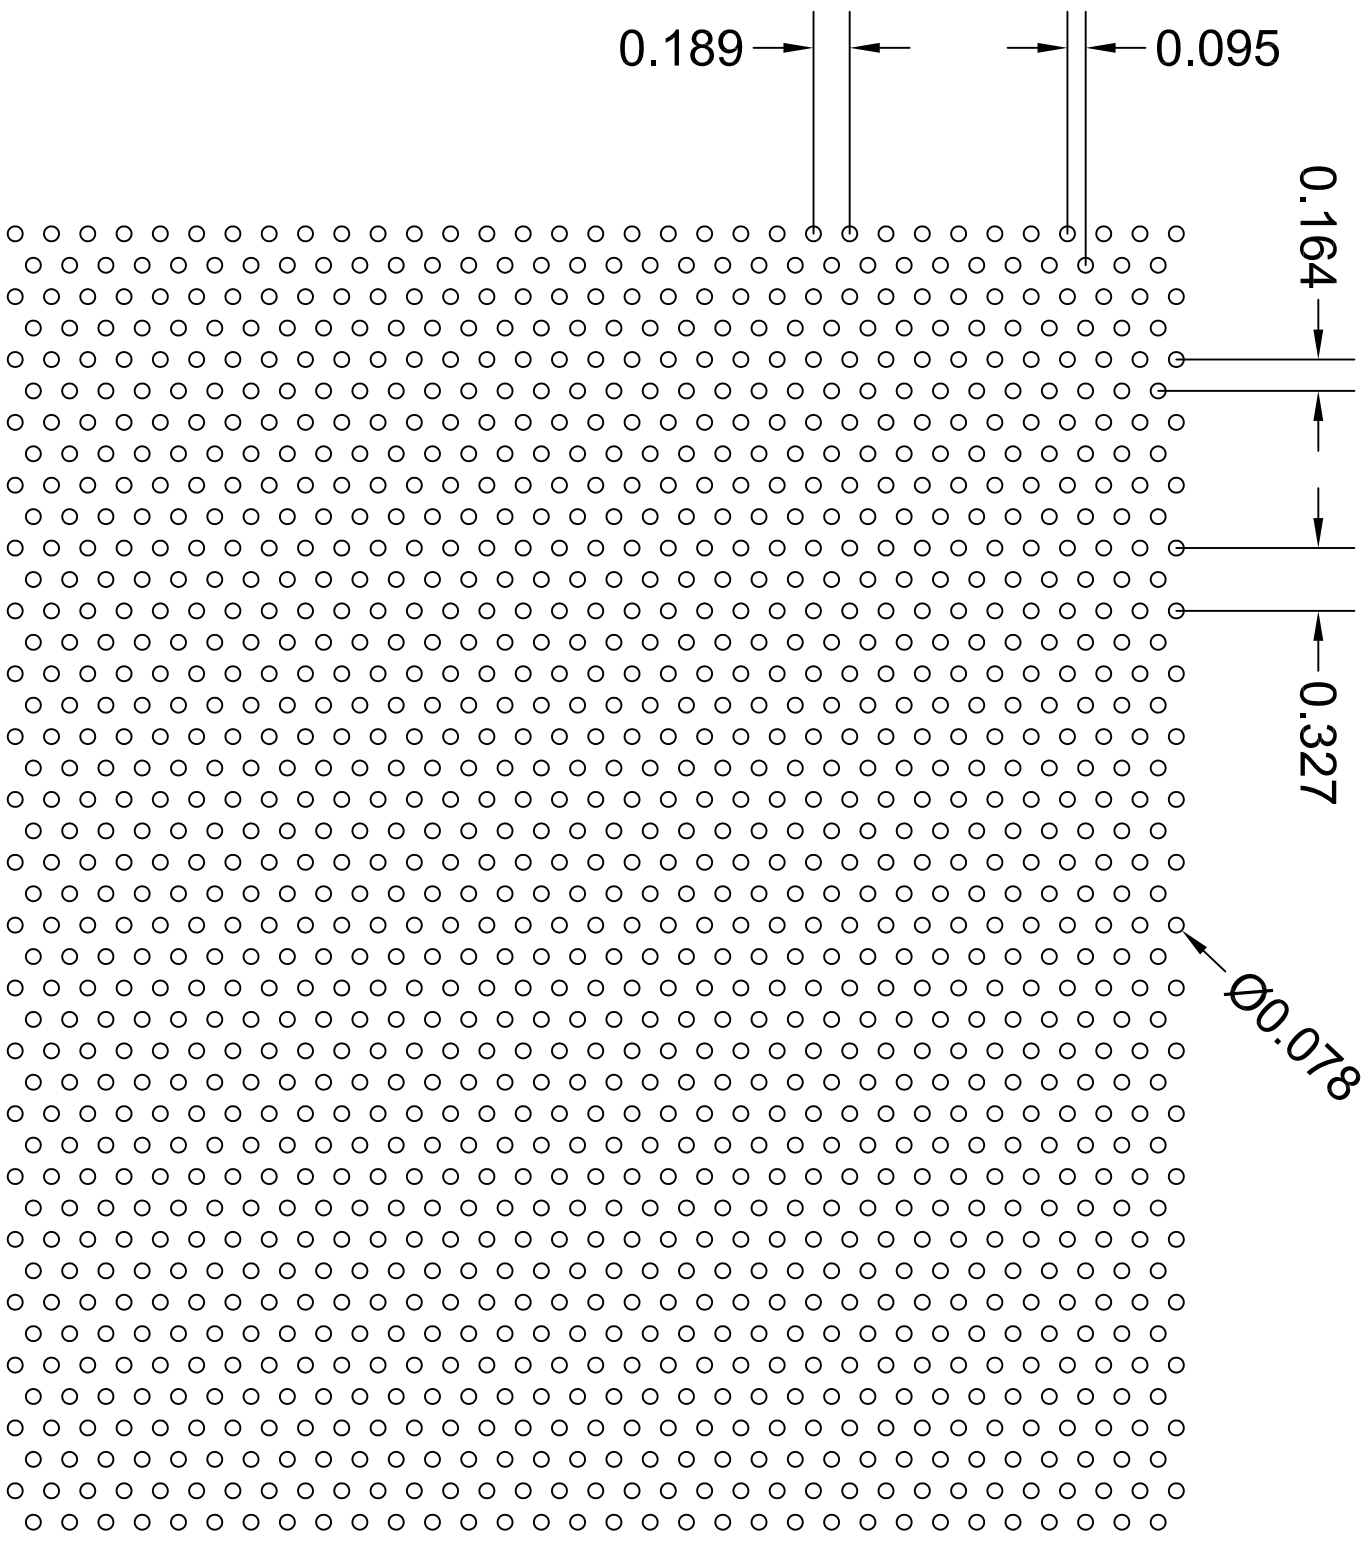

** HOLE PATTERN IS ACTUAL SIZE **

RS017

Tooling Notes :
36S.003FIN3

PATTERN TYPE	Round Staggered
SIZE x CENTERS	.078" x .189"
OPEN AREA	16 %

3636 S. KEDZIE AVE.
CHICAGO, IL 60632
ph) 800.621.0273
fax) 773.254.9453
www.accurateperforating.com