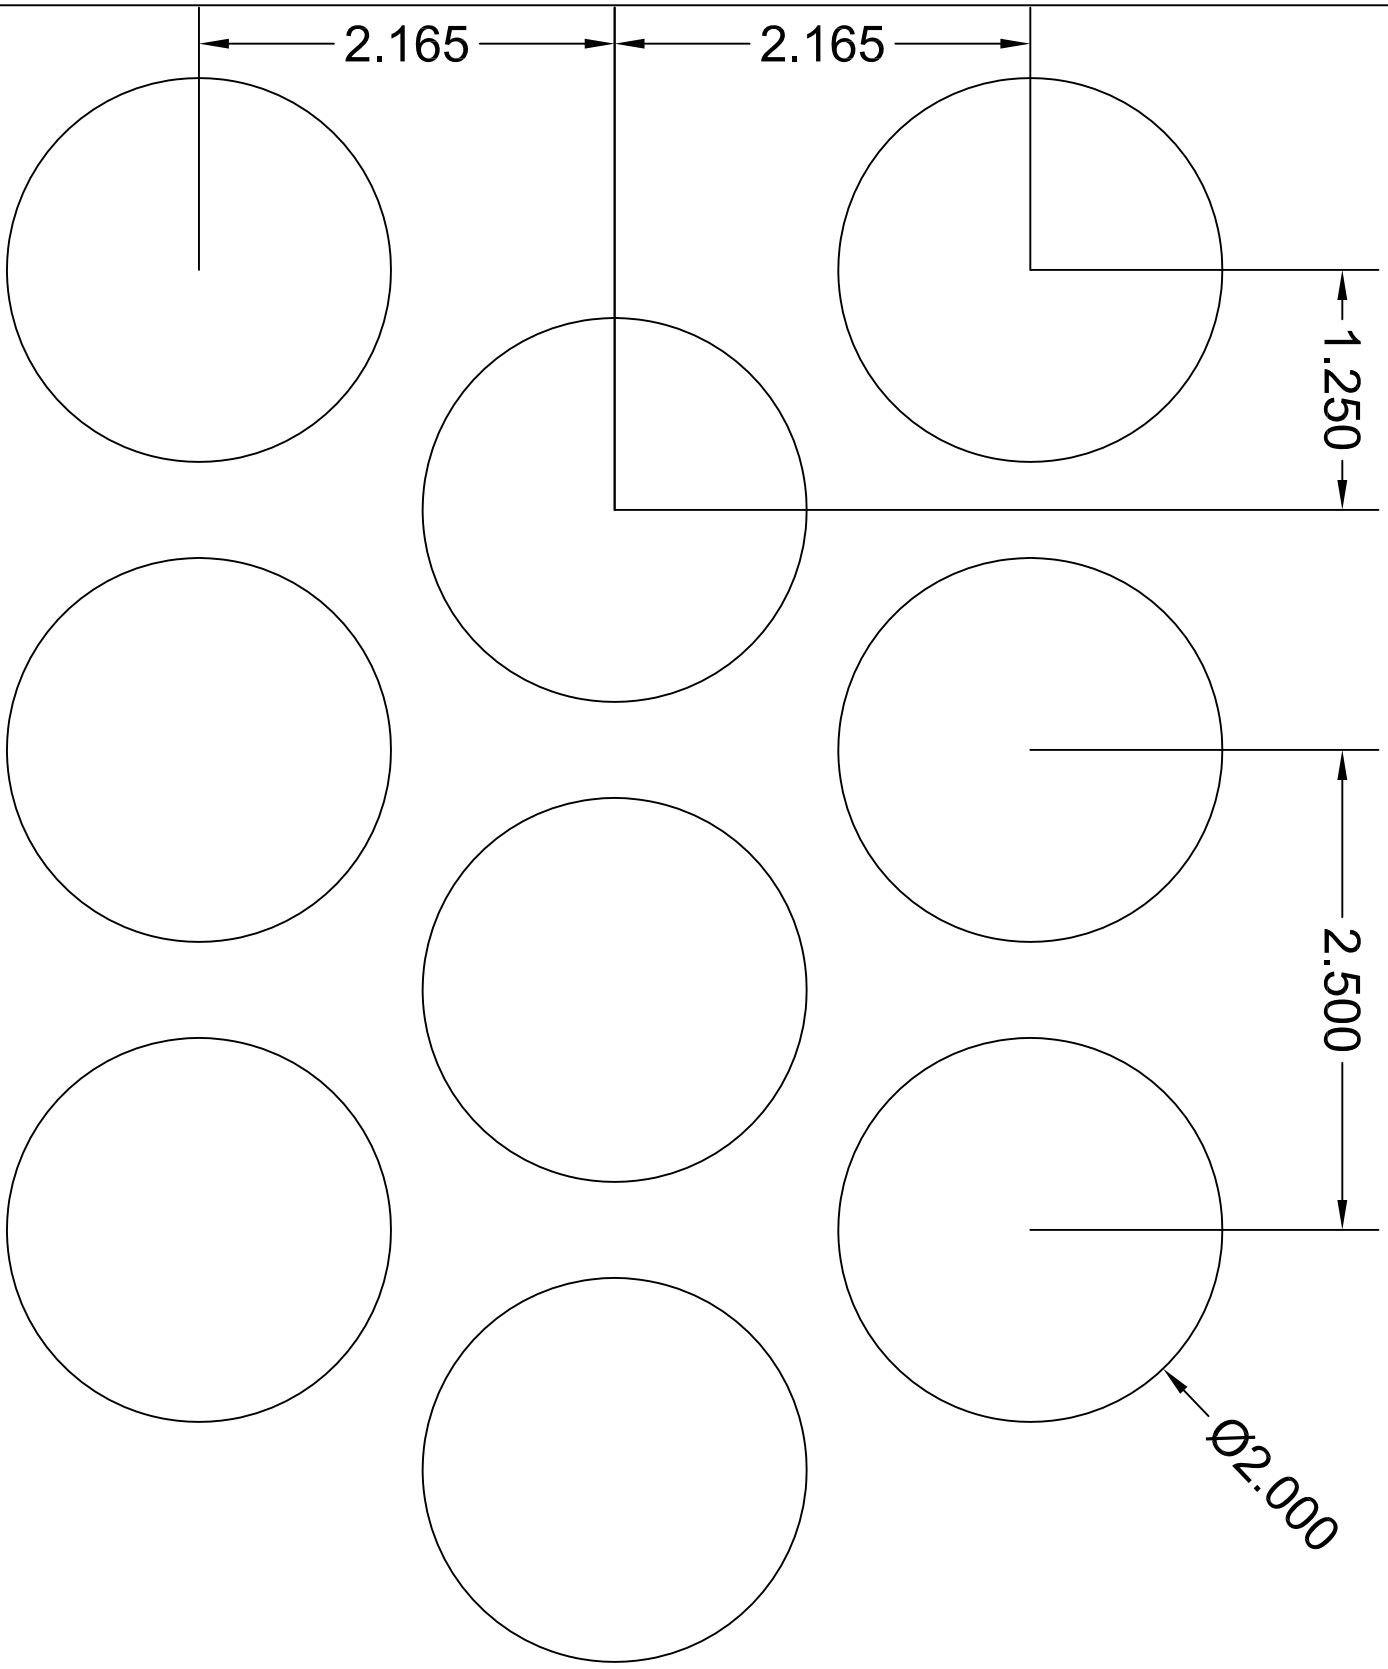

** HOLE PATTERN IS ACTUAL SIZE **

<h1>RS115</h1>	Tooling Notes : 60H.042FIN 60H.043FIN 60H.060FIN		PERFORATING  accurate	
	PATTERN TYPE	Round Staggered		
	SIZE x CENTERS	2.000" x 2.500"		
OPEN AREA		58 %		
		3636 S. KEDZIE AVE. CHICAGO, IL 60632 ph) 800.621.0273 fax) 773.254.9453 www.accurateperforating.com		