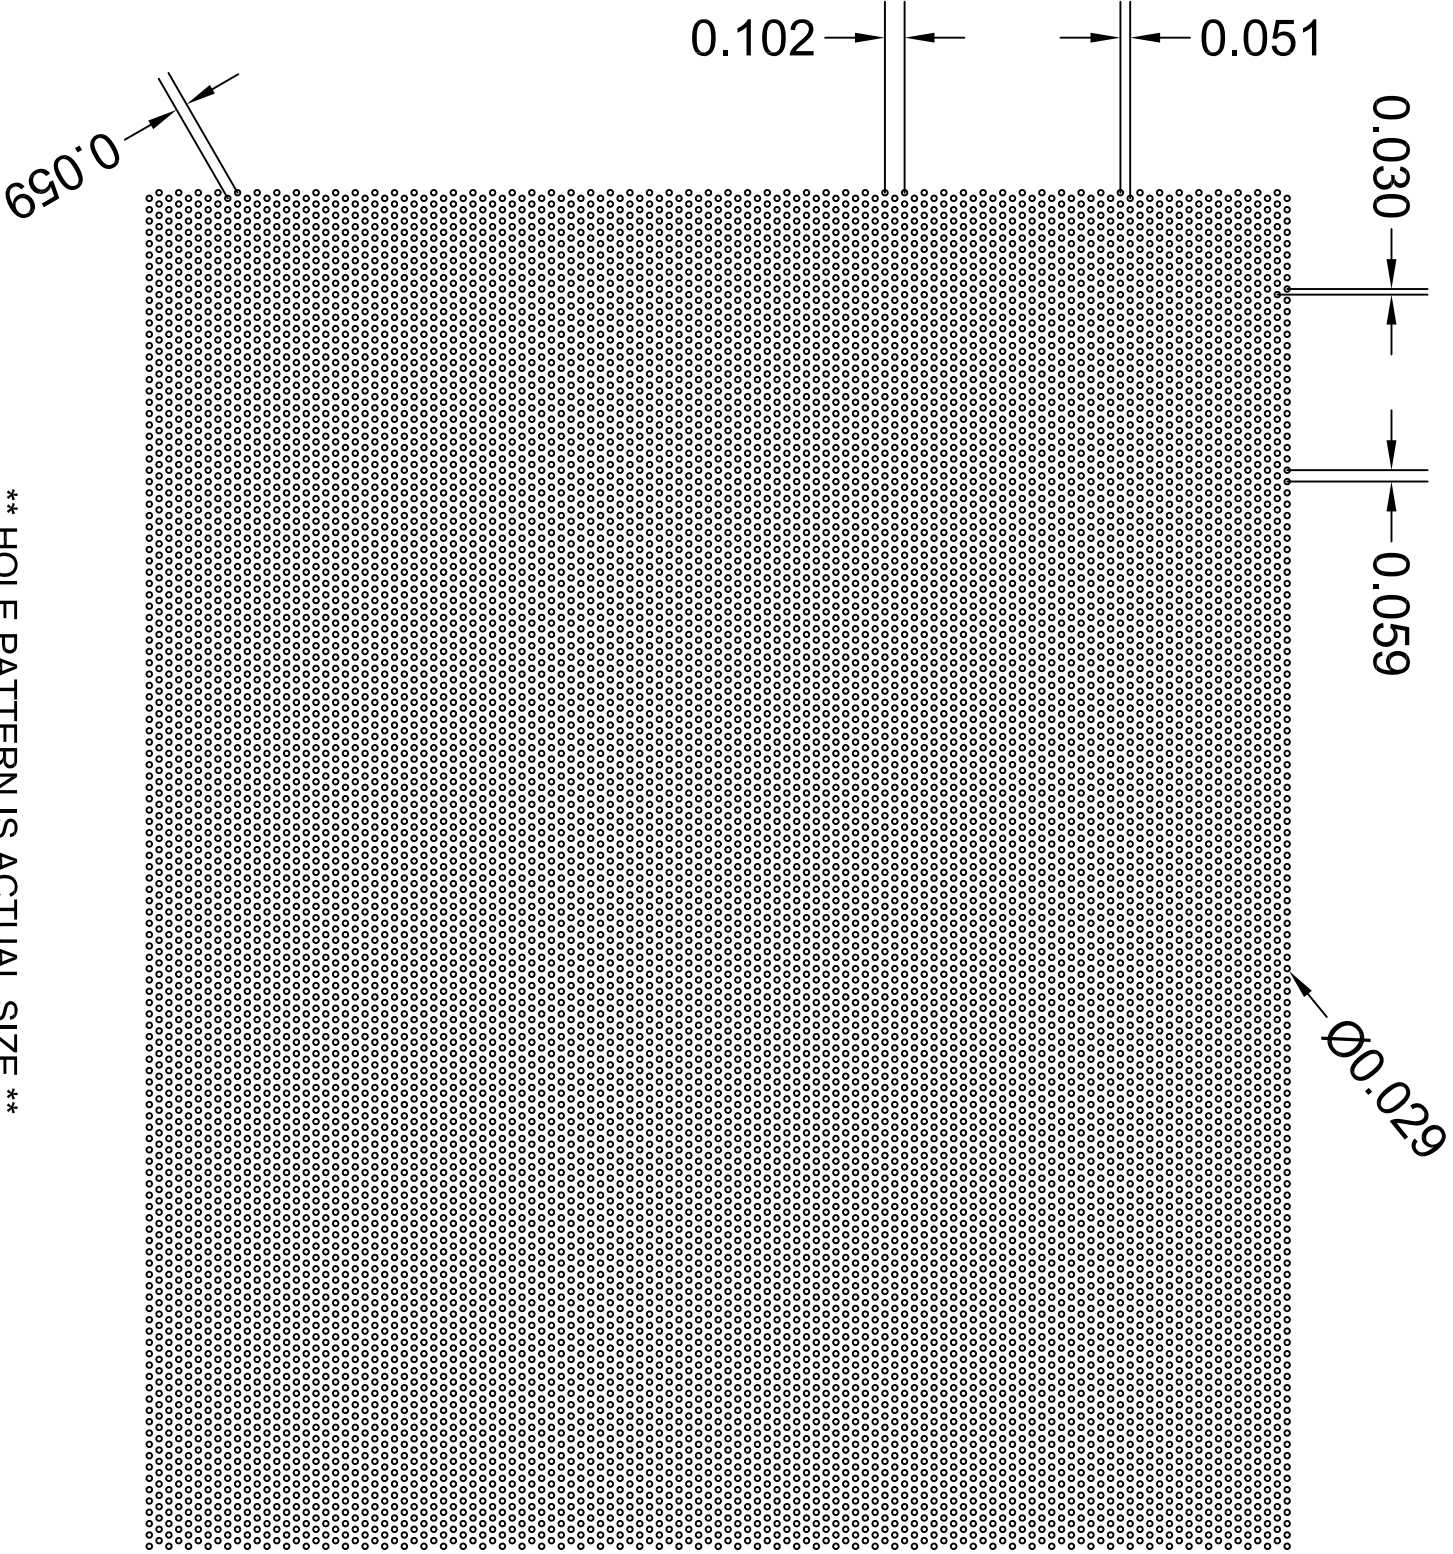

\*\* HOLE PATTERN IS ACTUAL SIZE \*\*

**RS3010**

PATTERN TYPE	Round Staggered
SIZE x CENTERS	.029" x .059"
OPEN AREA	22.60 %

3636 S. KEDZIE AVE.  
 CHICAGO, IL 60632  
 (ph) 800.621.0273  
 (fax) 773.254.9453  
[www.accurateperforating.com](http://www.accurateperforating.com)