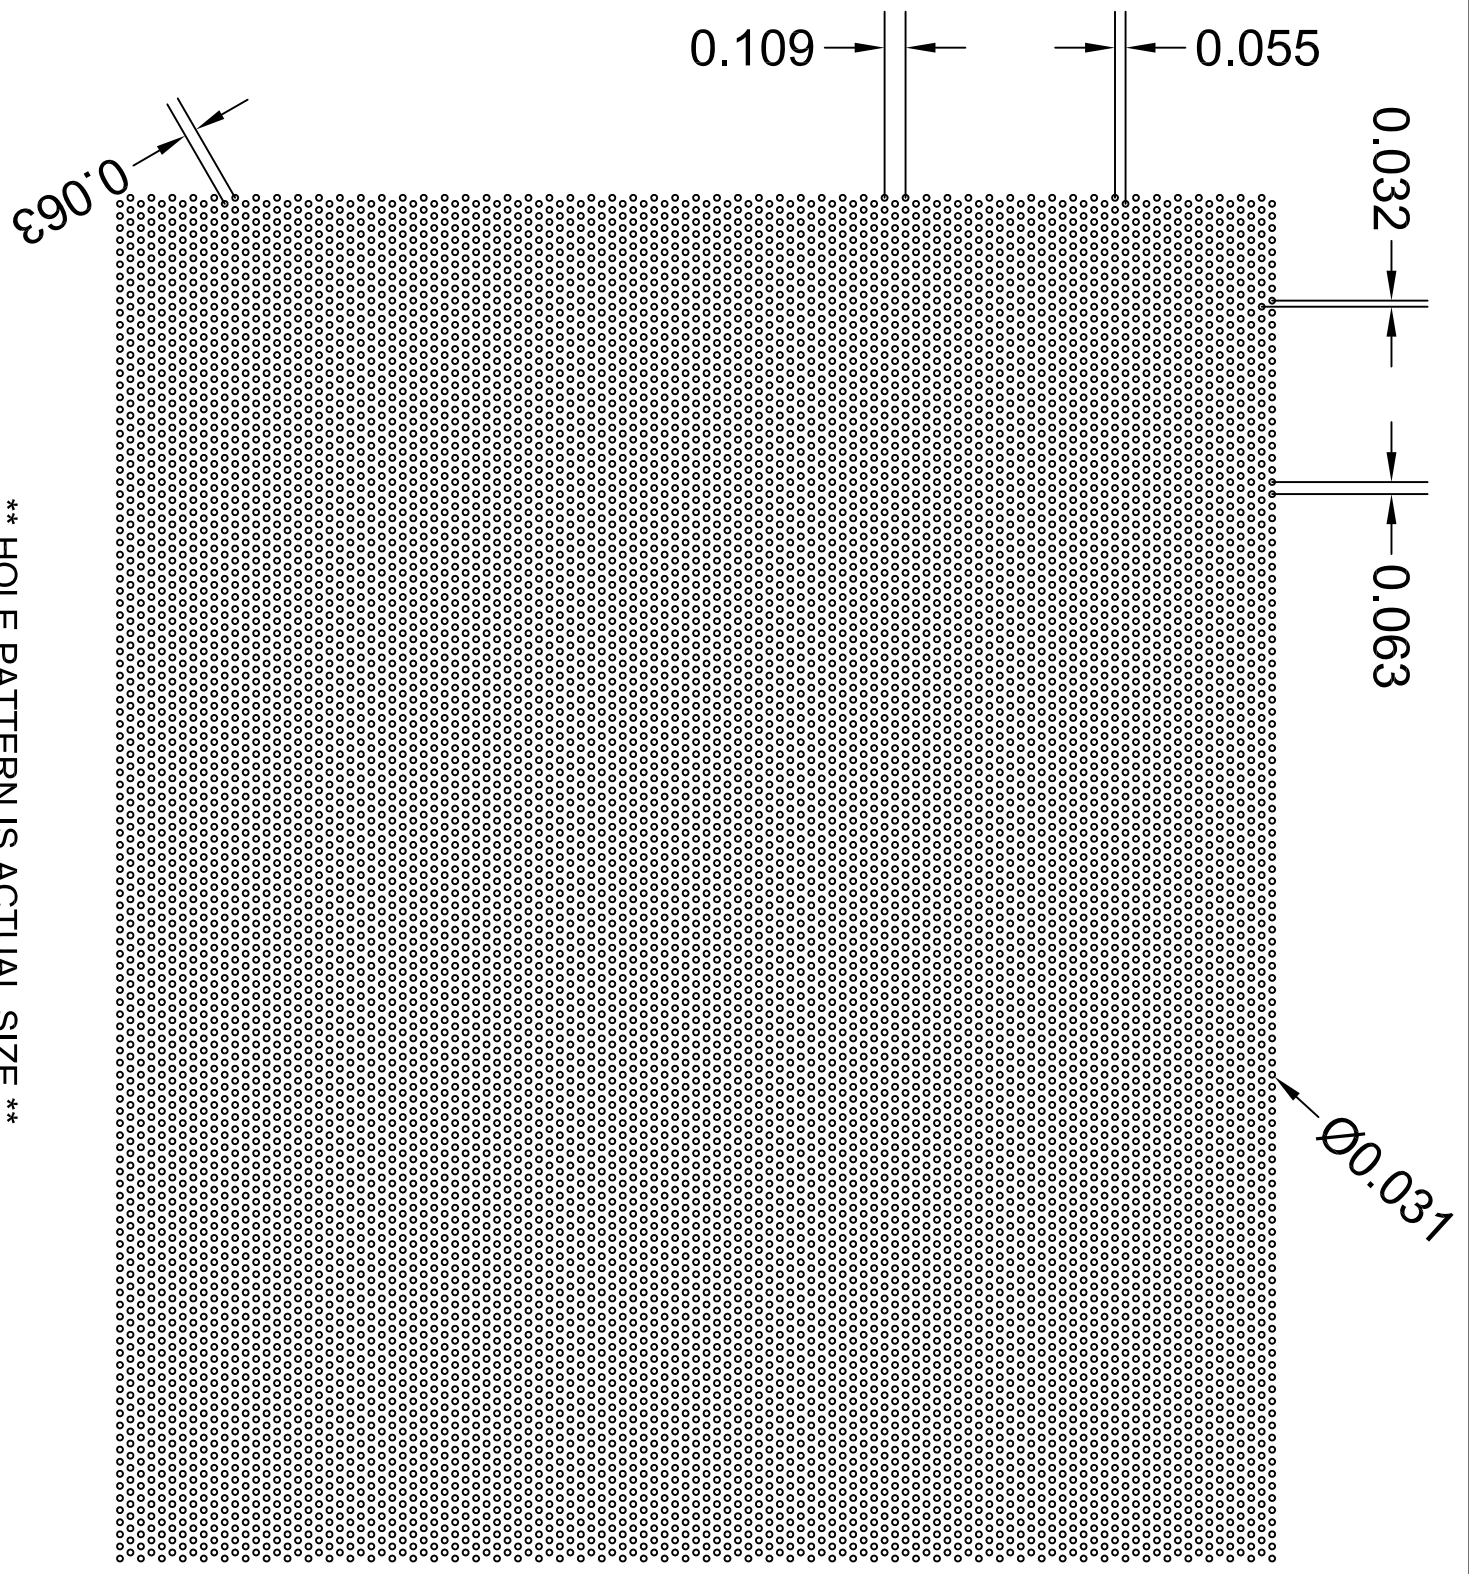

** HOLE PATTERN IS ACTUAL SIZE **

RS3020			<p>3636 S. KEDZIE AVE. CHICAGO, IL 60632 ph) 800.621.0273 fax) 773.254.9453 www.accurateperforating.com</p>
	PATTERN TYPE	Round Staggered	
	SIZE x CENTERS	.031" x .063"	
	OPEN AREA	22.70 %	