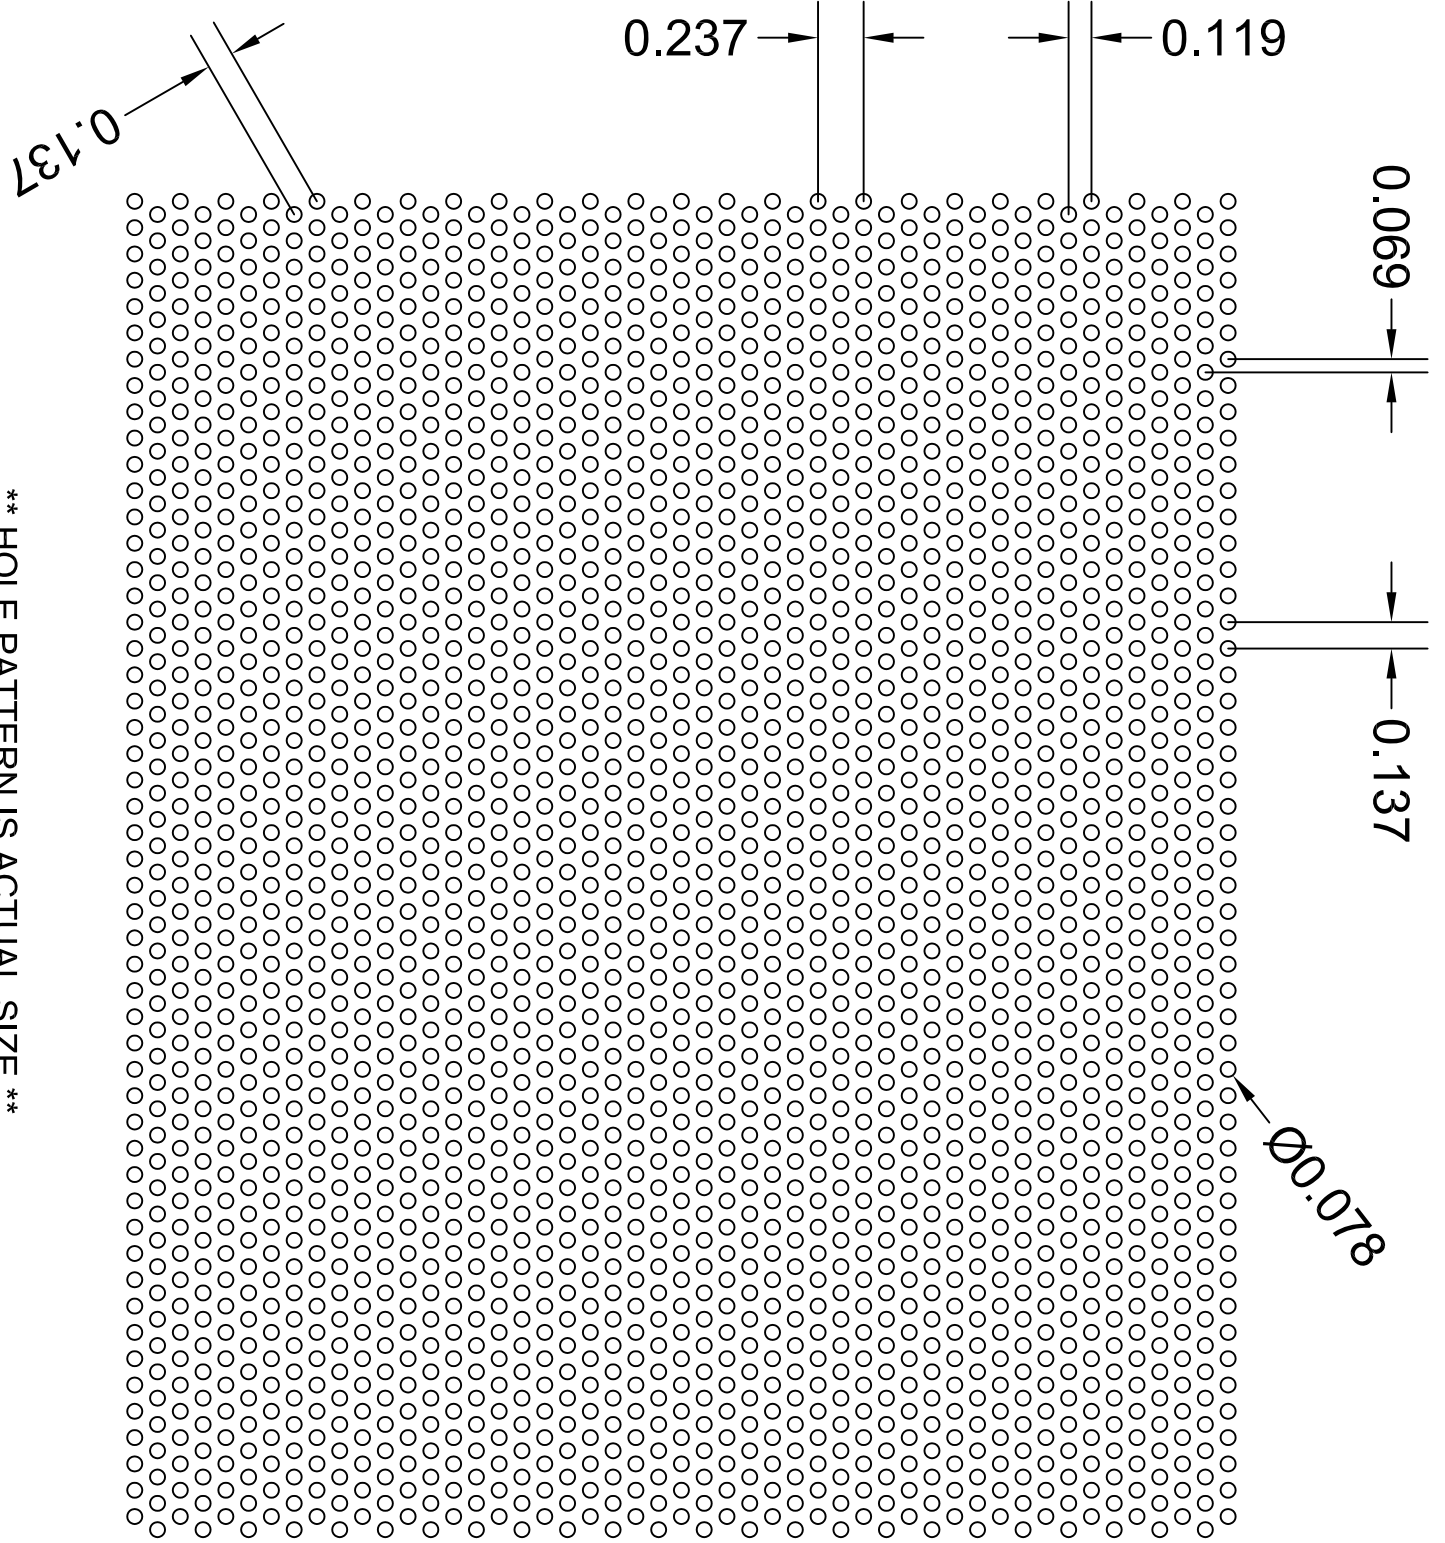

\*\* HOLE PATTERN IS ACTUAL SIZE \*\*

**RS3065**

PATTERN TYPE	Round Staggered
SIZE x CENTERS	.078" x .137"
OPEN AREA	29.60 %

3636 S. KEDZIE AVE.  
 CHICAGO, IL 60632  
 (PH) 800.621.0273  
 (FAX) 773.254.9453  
[www.accurateperforating.com](http://www.accurateperforating.com)