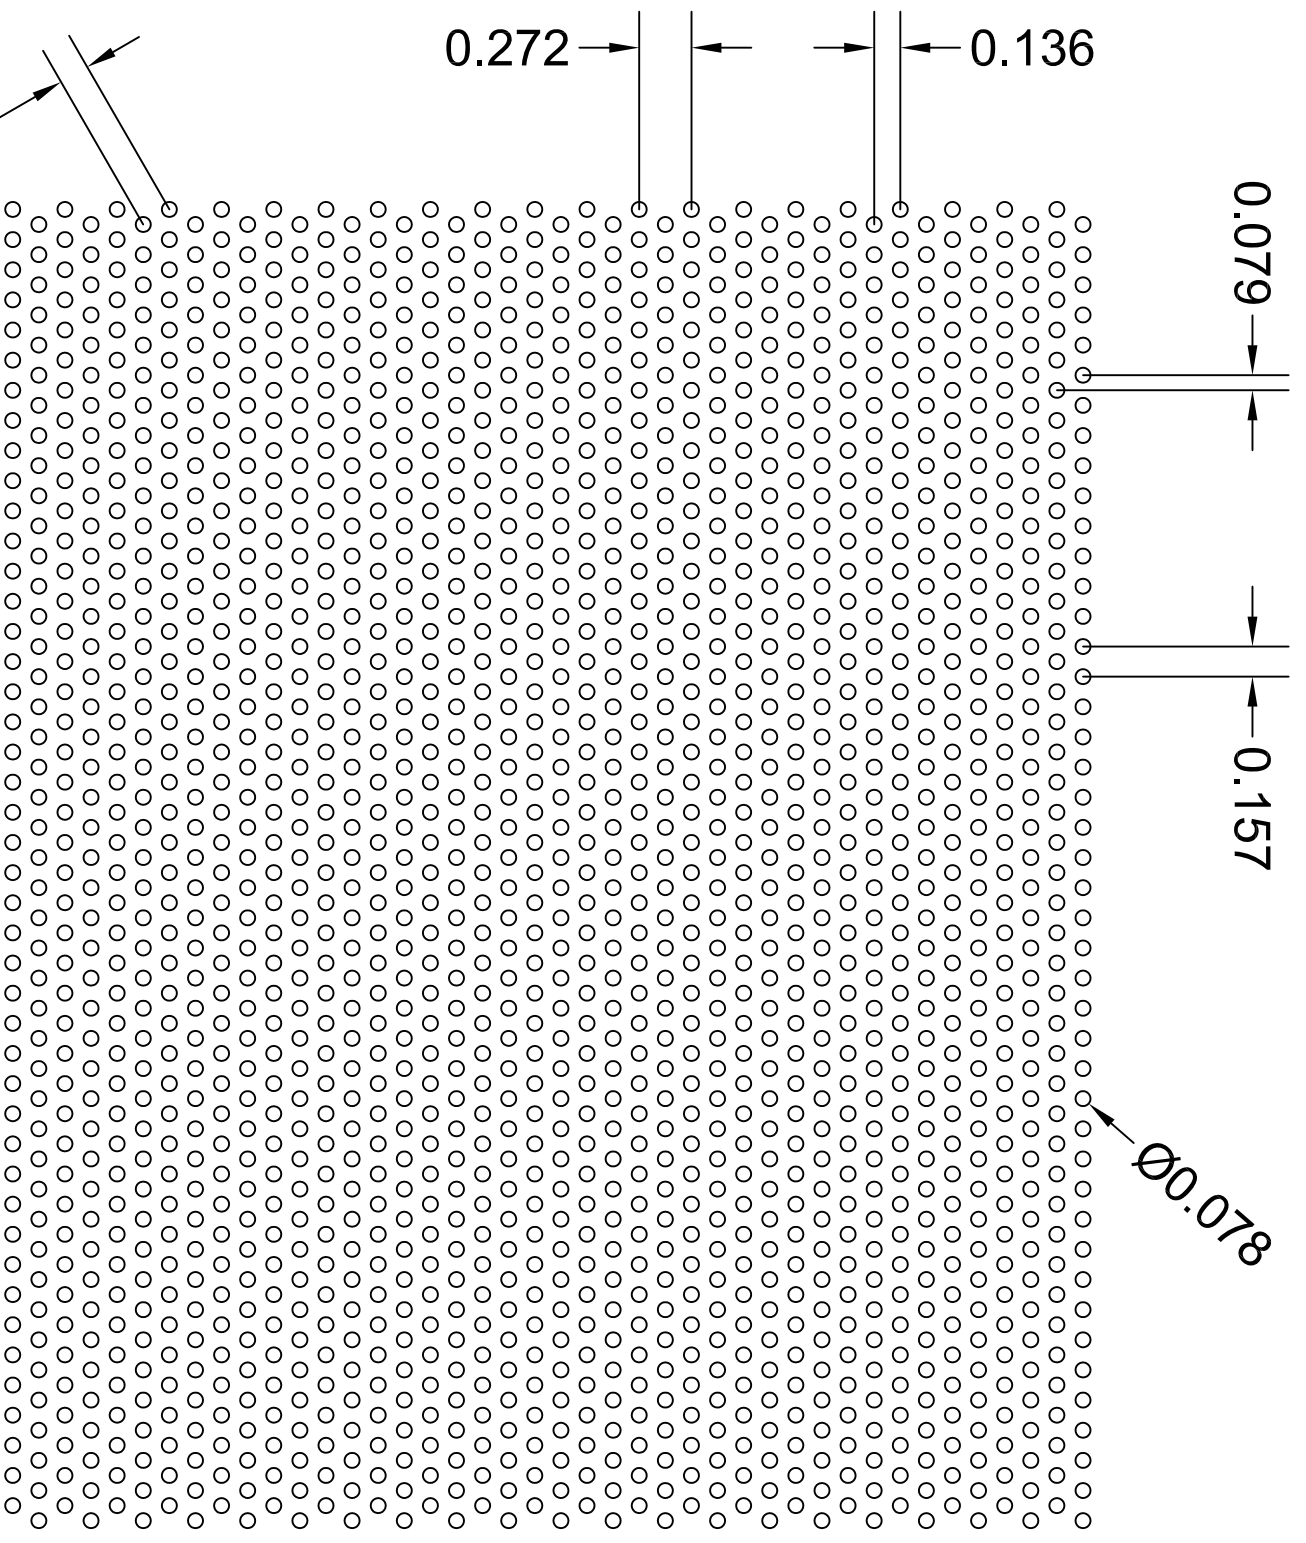

** HOLE PATTERN IS ACTUAL SIZE **

RS3075

PATTERN TYPE	Round Staggered
SIZE x CENTERS	.078" x .157"
OPEN AREA	22.70 %

3636 S. KEDZIE AVE.
 CHICAGO, IL 60632
 (PH) 800.621.0273
 (FAX) 773.254.9453
www.accurateperforating.com