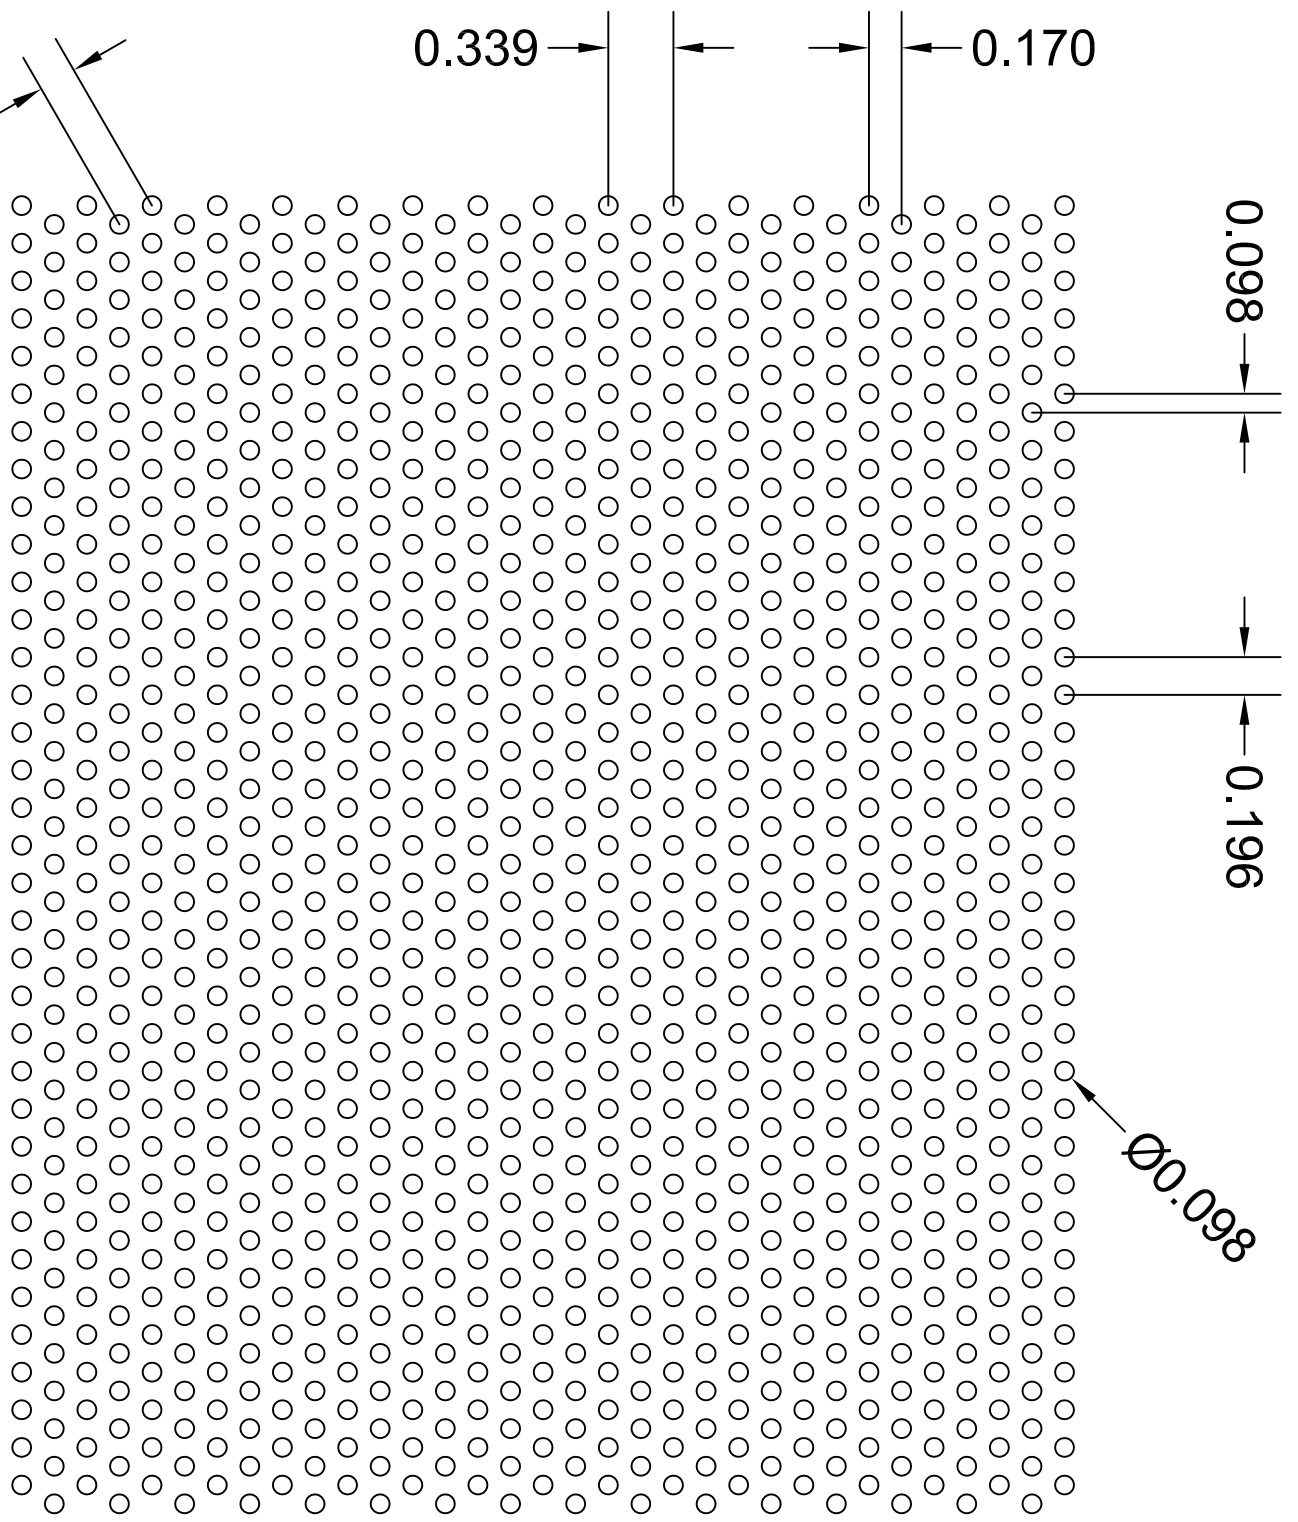

** HOLE PATTERN IS ACTUAL SIZE **

RS3080

PATTERN TYPE	Round Staggered
SIZE x CENTERS	.098" x .196"
OPEN AREA	22.70 %

3636 S. KEDZIE AVE.
 CHICAGO, IL 60632
 (PH) 800.621.0273
 (FAX) 773.254.9453
www.accurateperforating.com