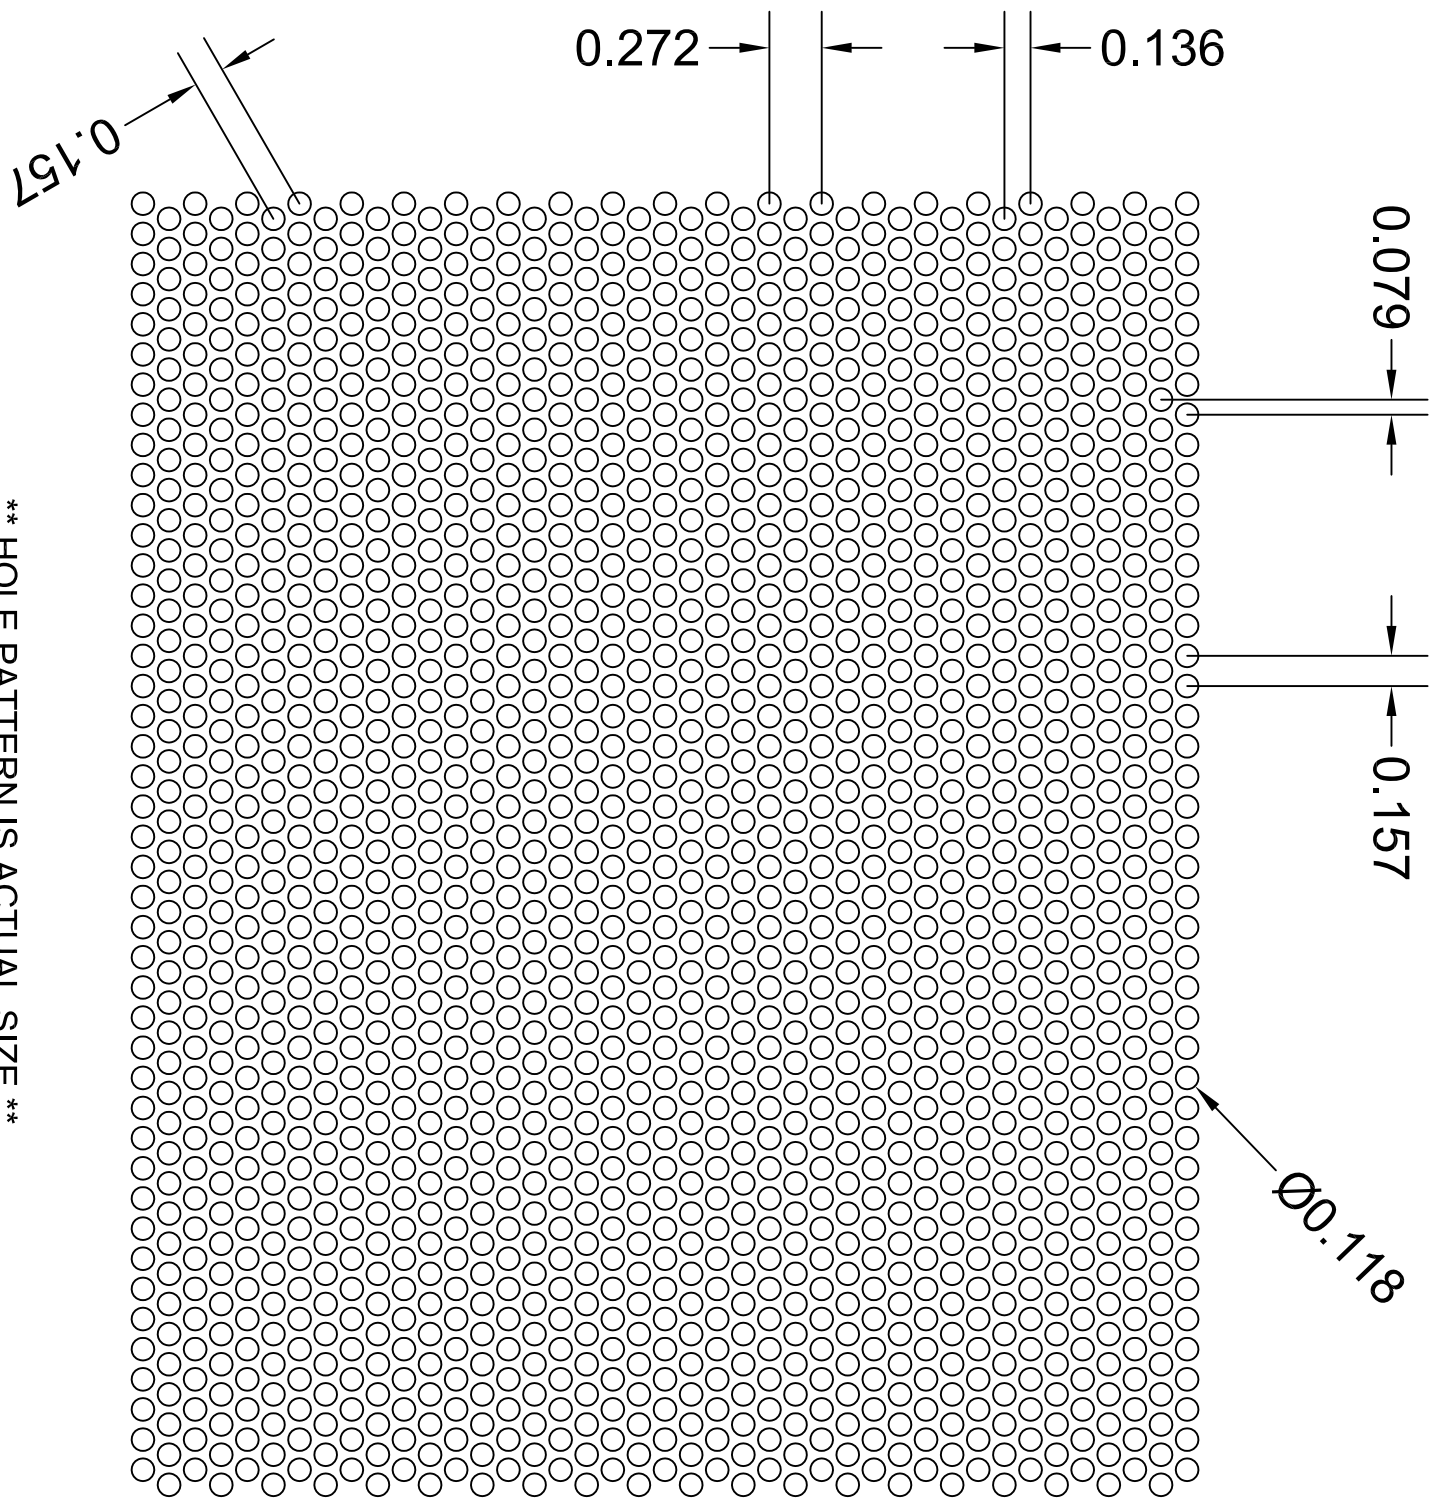

** HOLE PATTERN IS ACTUAL SIZE **

RS3090

PATTERN TYPE	Round Staggered
SIZE x CENTERS	.118" x .157"
OPEN AREA	51.10 %

3636 S. KEDZIE AVE.
 CHICAGO, IL 60632
 (PH) 800.621.0273
 (FAX) 773.254.9453
www.accurateperforating.com