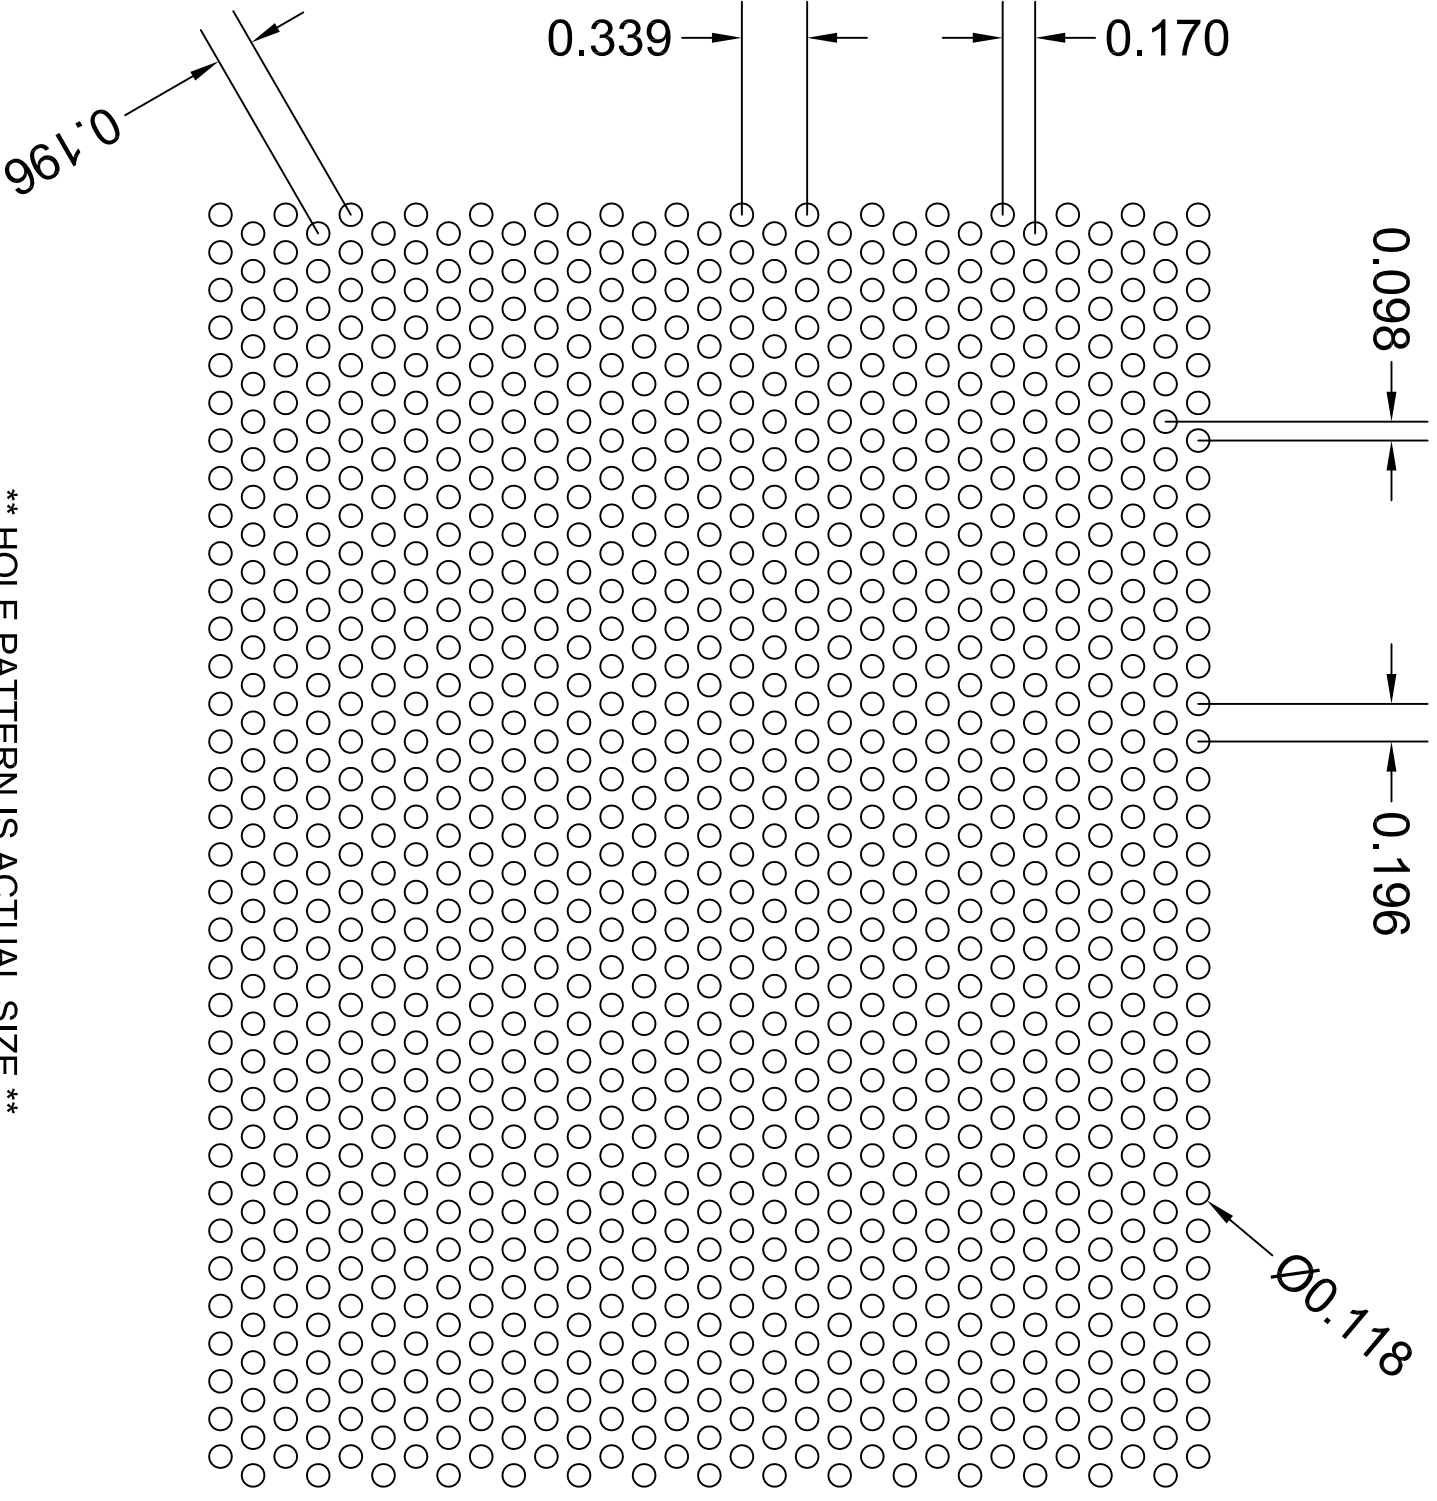

\*\* HOLE PATTERN IS ACTUAL SIZE \*\*

**RS3100**

PATTERN TYPE	Round Staggered
SIZE x CENTERS	.118" x .196"
OPEN AREA	32.70 %

3636 S. KEDZIE AVE.  
 CHICAGO, IL 60632  
 (PH) 800.621.0273  
 (FAX) 773.254.9453  
[www.accurateperforating.com](http://www.accurateperforating.com)