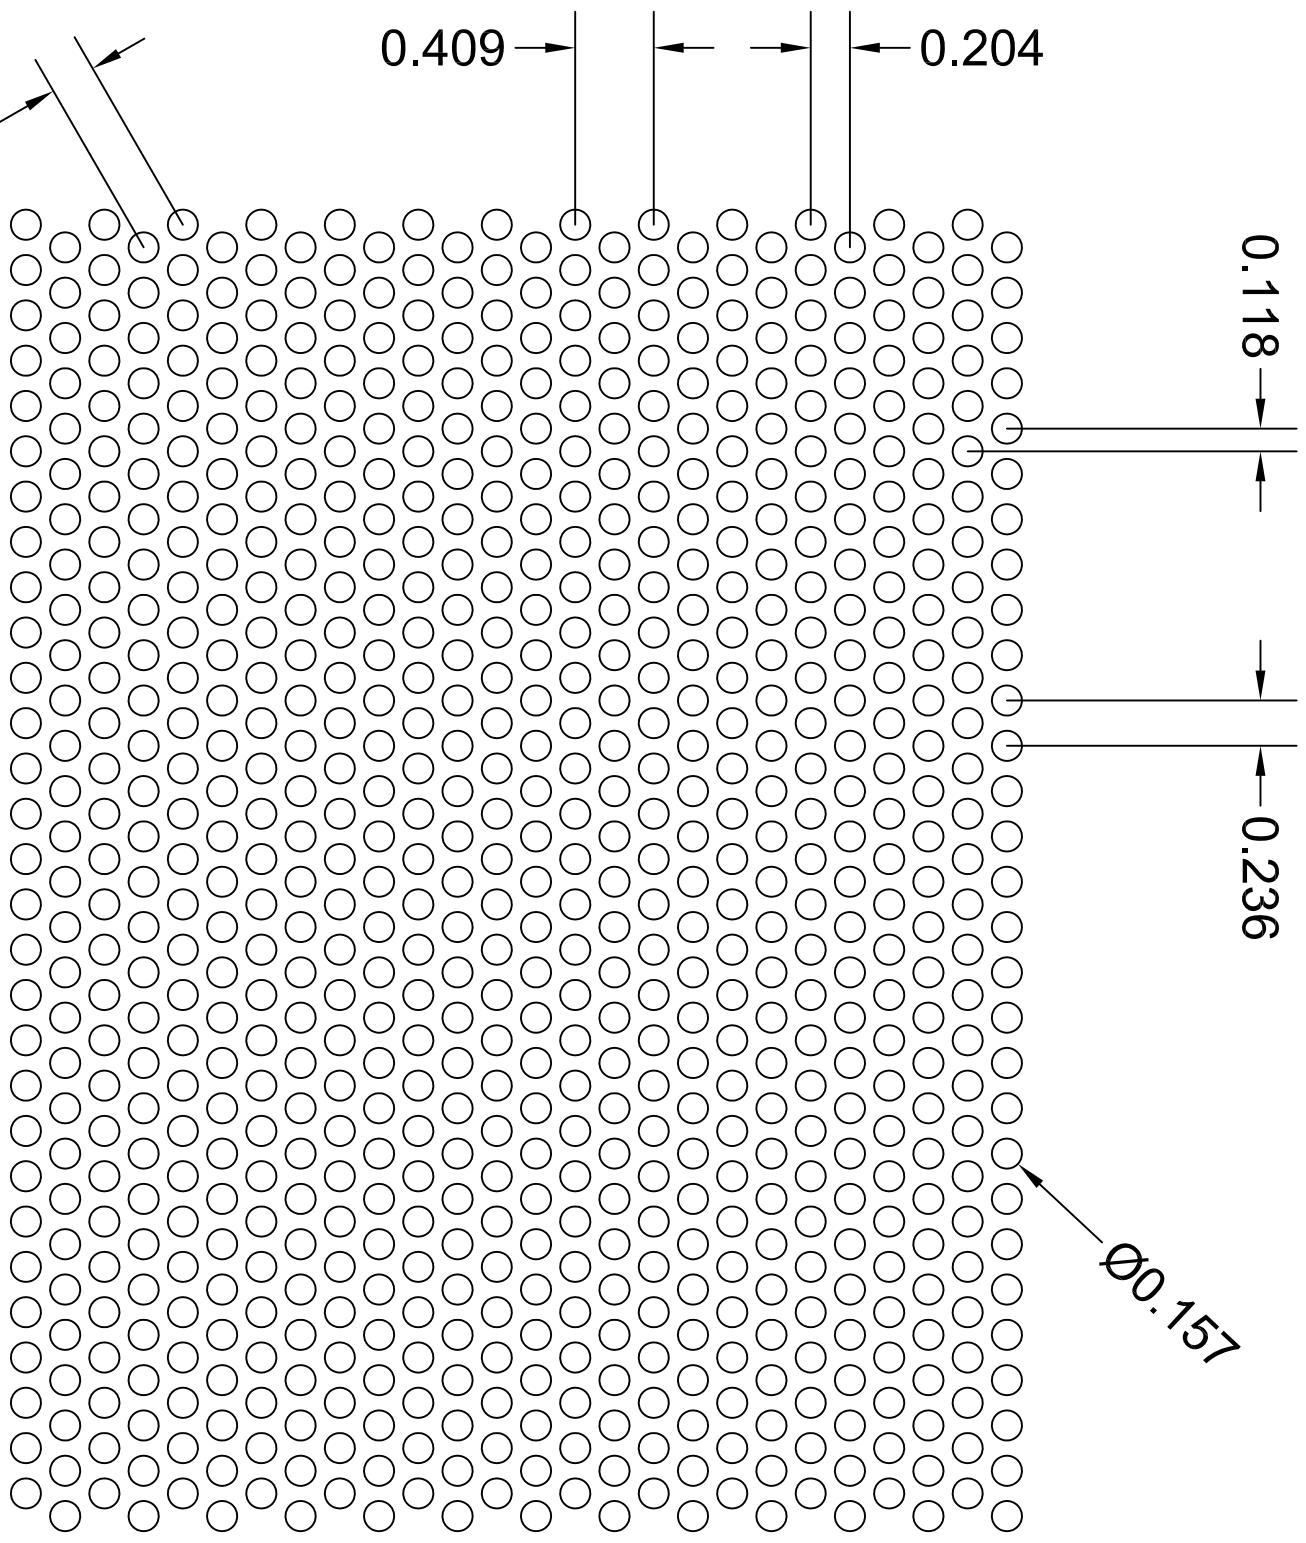

0.236

0.409

0.204

0.118

0.236

Ø0.157

** HOLE PATTERN IS ACTUAL SIZE **

RS3110

PATTERN TYPE	Round Staggered
SIZE x CENTERS	.157" x .236"
OPEN AREA	40.40 %

3636 S. KEDZIE AVE.
 CHICAGO, IL 60632
 (PH) 800.621.0273
 (FAX) 773.254.9453
 www.accurateperforating.com