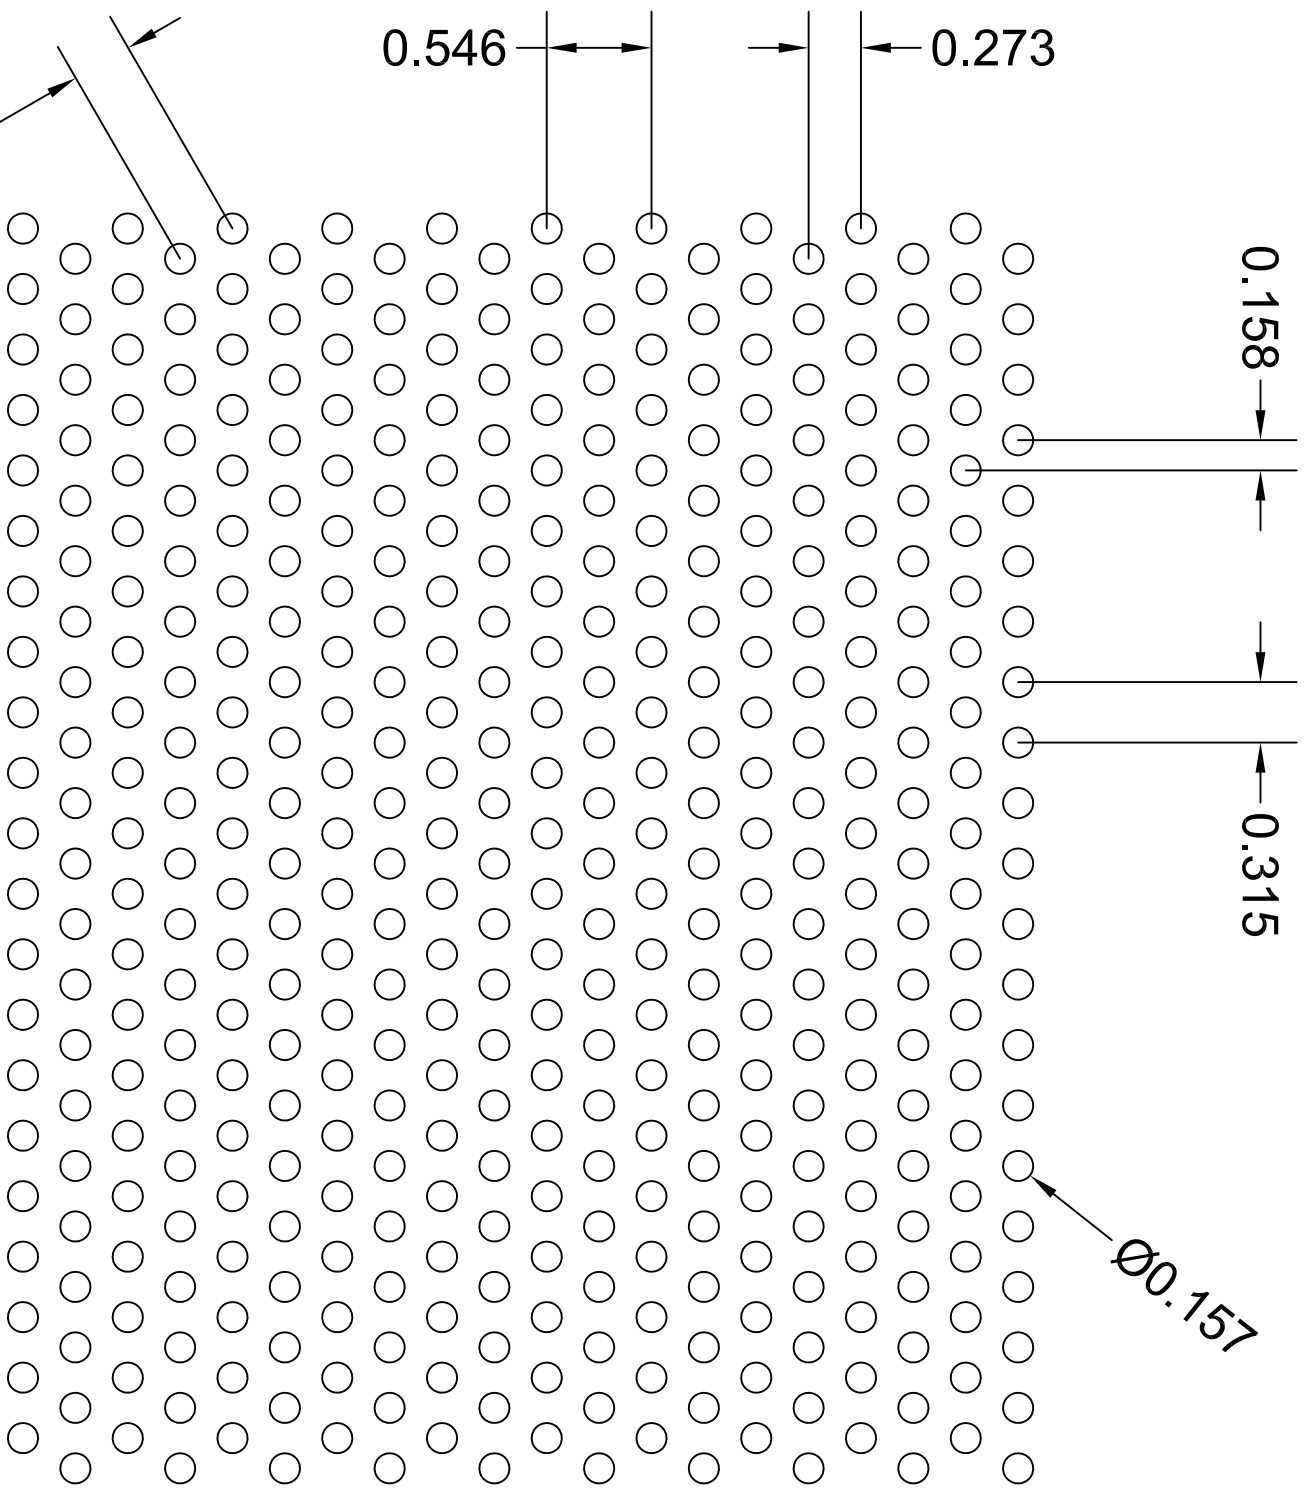

** HOLE PATTERN IS ACTUAL SIZE **

RS3150

PATTERN TYPE	Round Staggered
SIZE x CENTERS	.157" x .315"
OPEN AREA	22.70 %

3636 S. KEDZIE AVE.
 CHICAGO, IL 60632
 ph) 800.621.0273
 fax) 773.254.9453
 www.accurateperforating.com