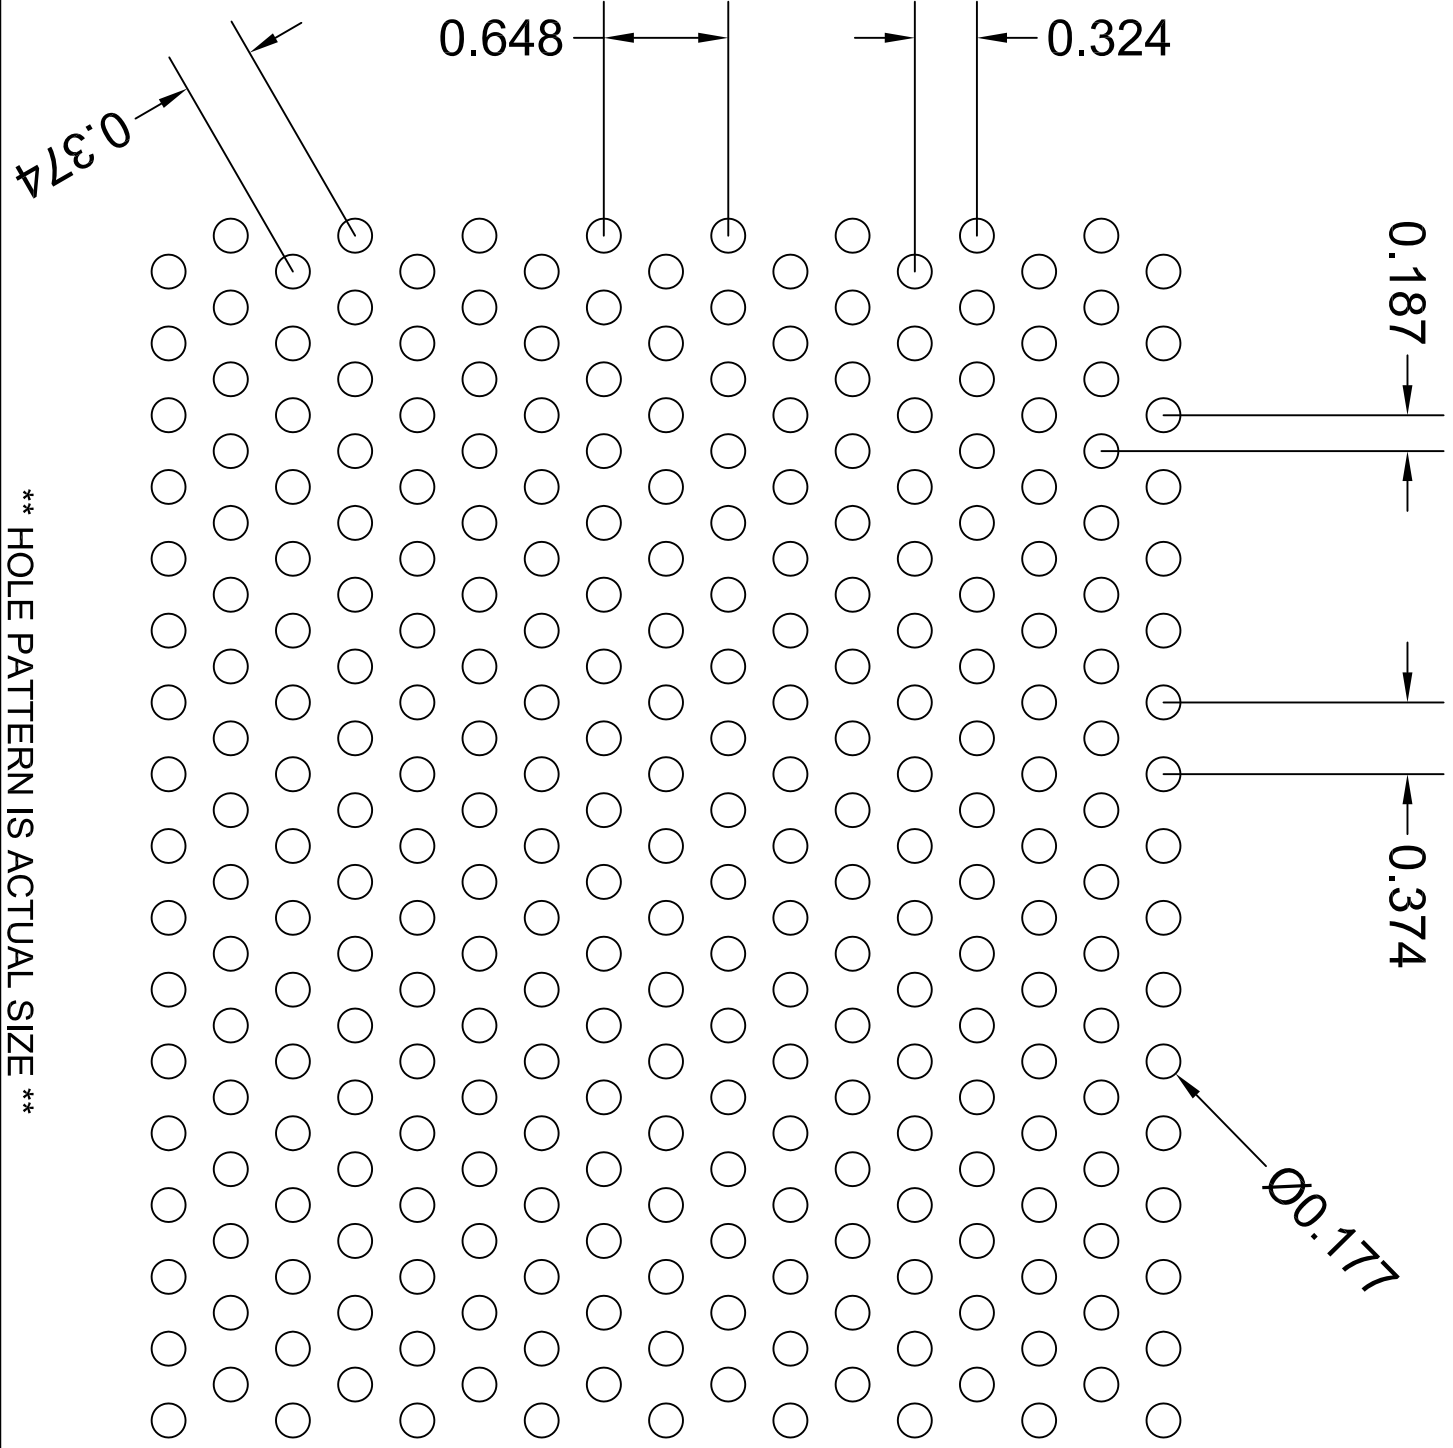

** HOLE PATTERN IS ACTUAL SIZE **

RS3155	PATTERN TYPE	Round Staggered
	SIZE x CENTERS	.177" x .374"
	OPEN AREA	20.40 %
		3636 S. KEDZIE AVE. CHICAGO, IL 60632 PH) 800.621.0273 FAX) 773.254.9453 www.accurateperforating.com