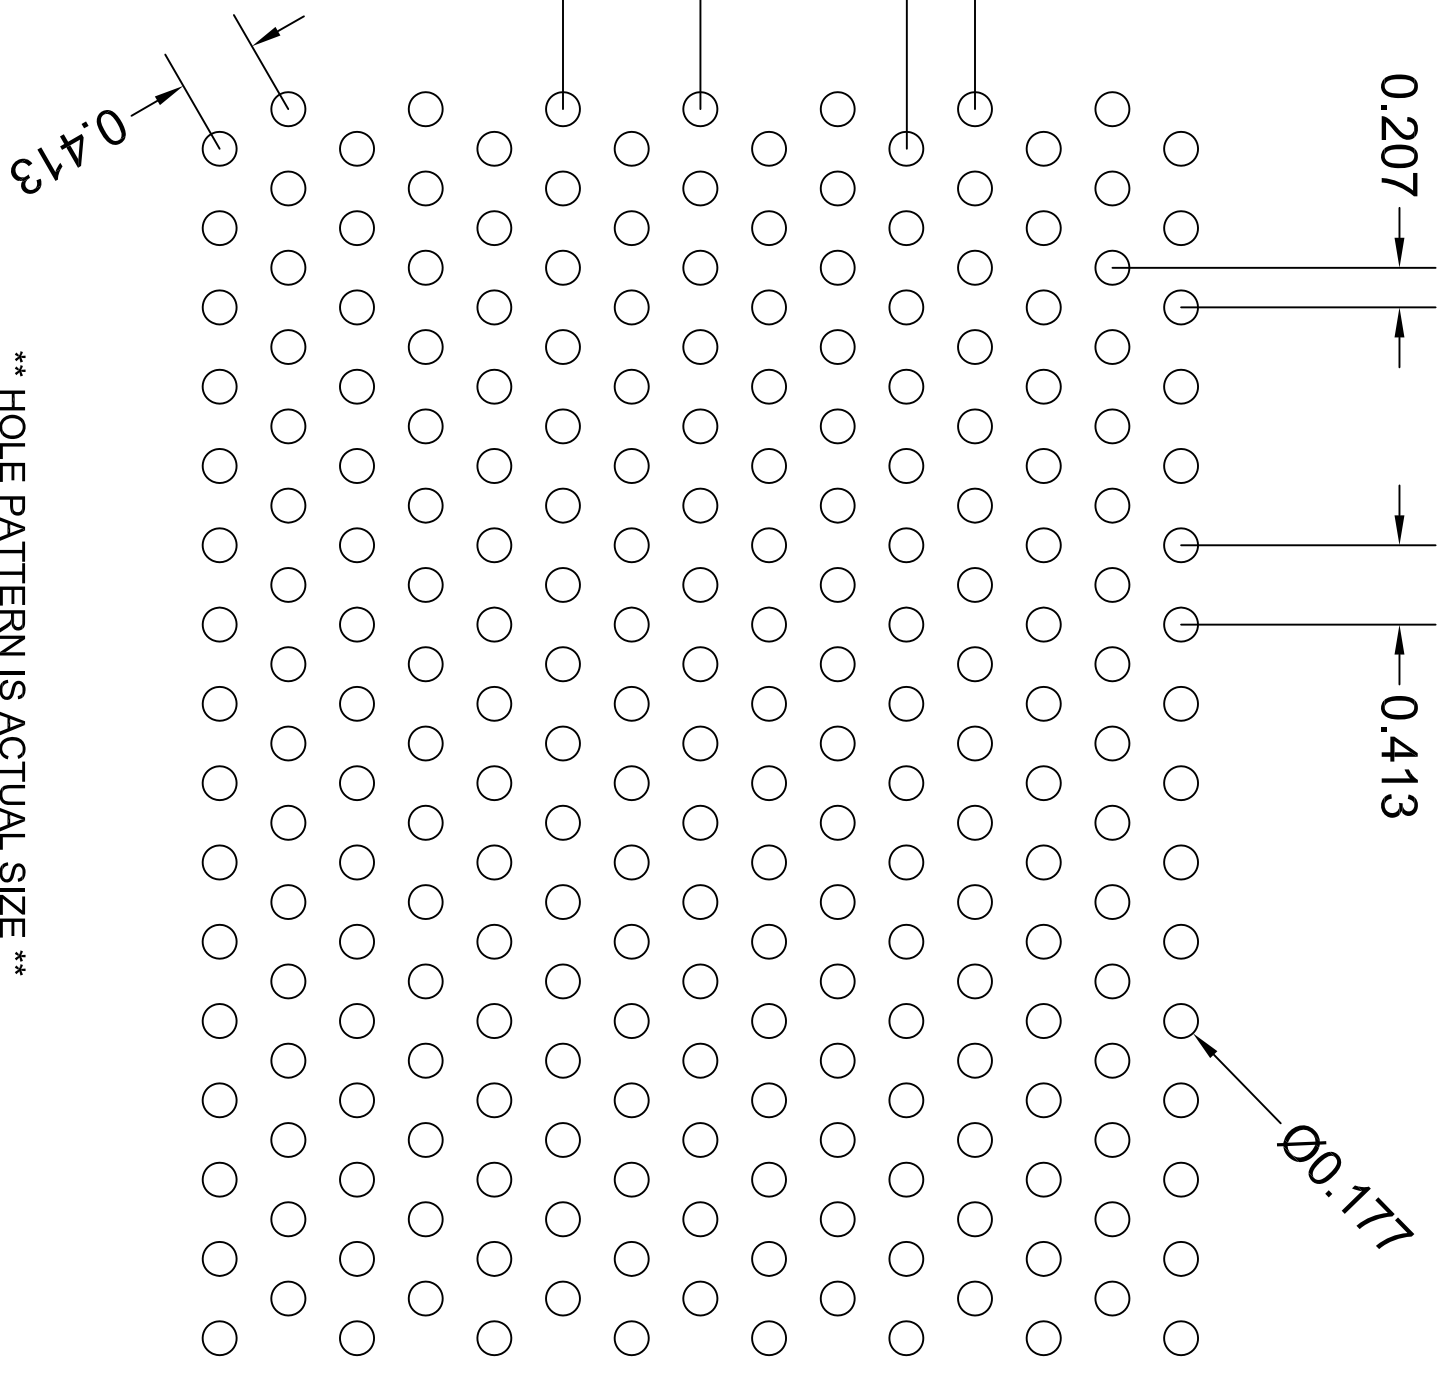

** HOLE PATTERN IS ACTUAL SIZE **

RS3170

PATTERN TYPE	Round Staggered
SIZE x CENTERS	.177" x .413"
OPEN AREA	16.70 %

3636 S. KEDZIE AVE.
 CHICAGO, IL 60632
 (PH) 800.621.0273
 (FAX) 773.254.9453
 www.accurateperforating.com