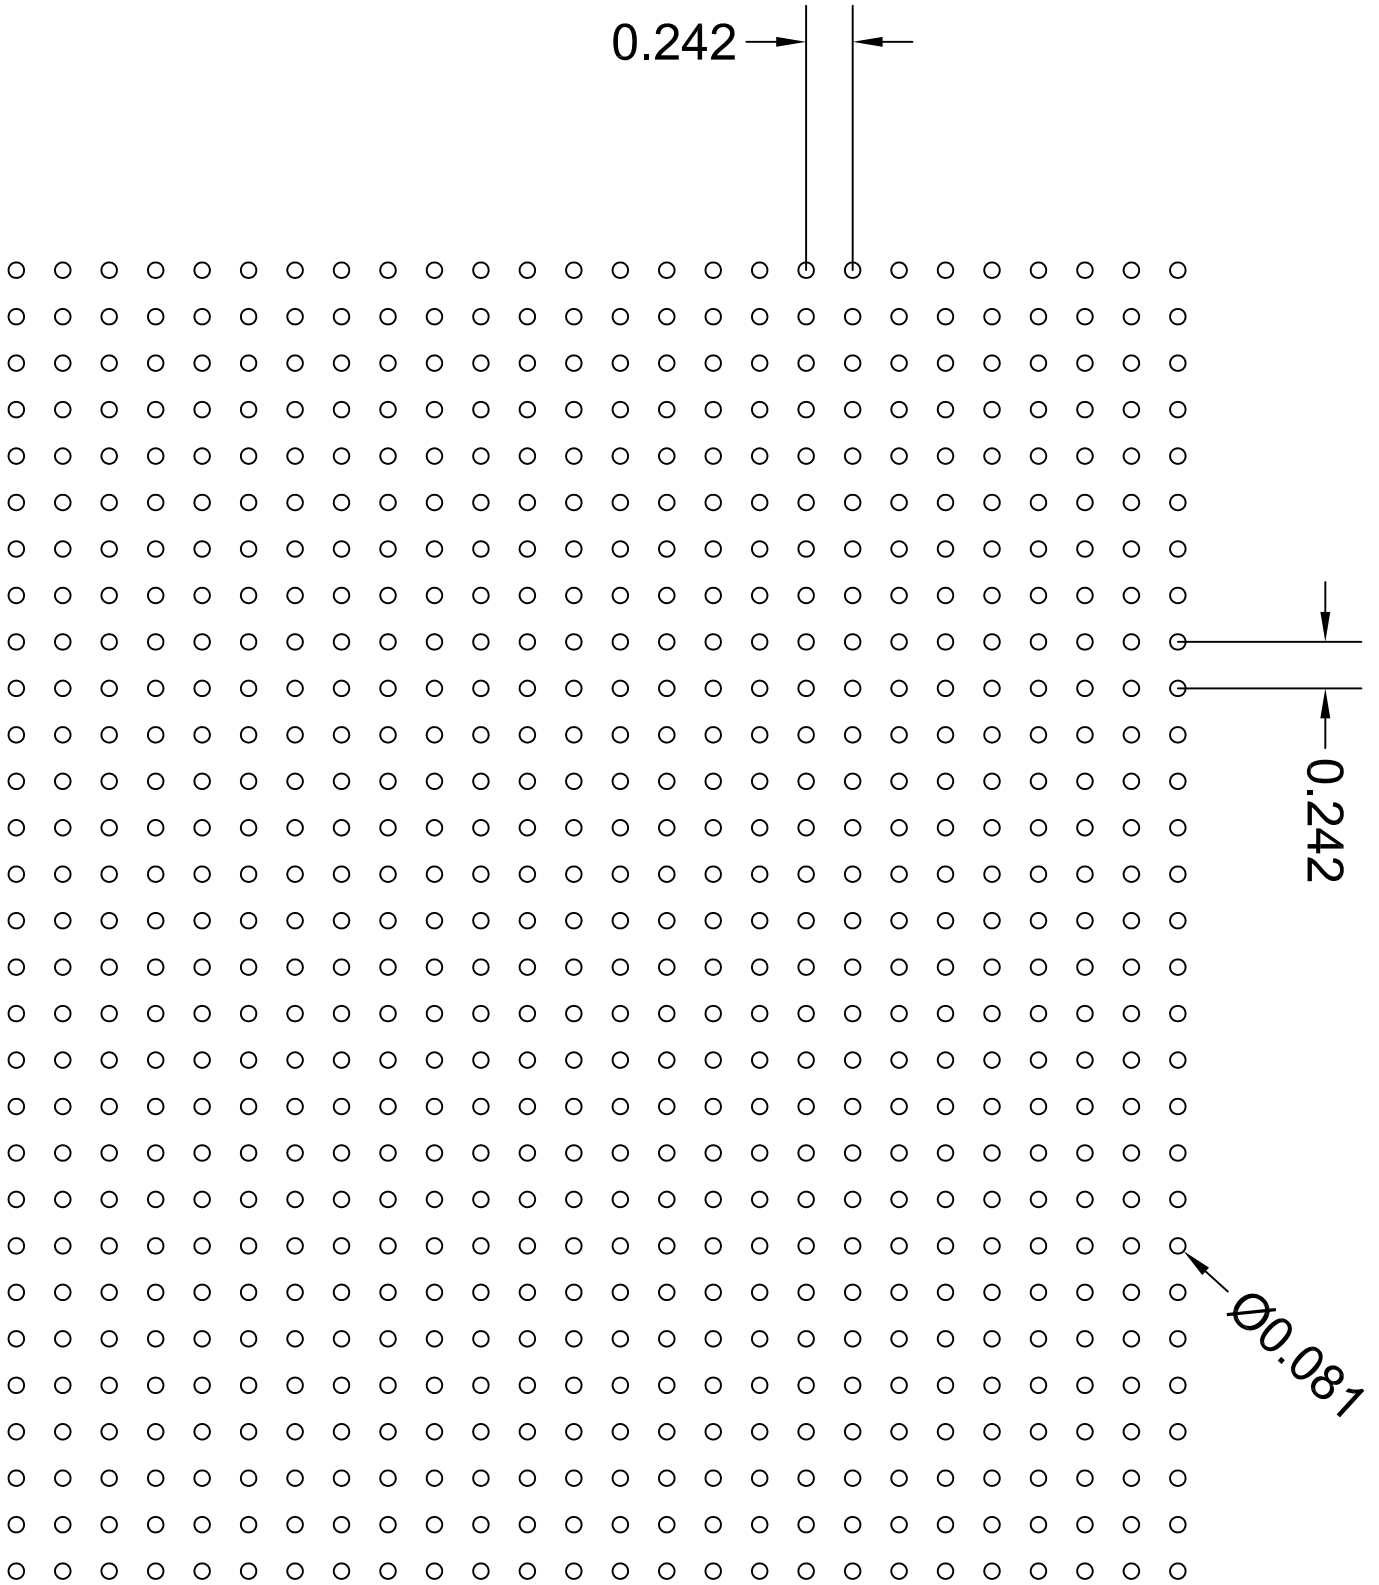

\*\* HOLE PATTERN IS ACTUAL SIZE \*\*

**RST137**

Tooling Notes :  
 60S.005FIN3  
 60H.005FIN3  
 60H.009FIN3

PATTERN TYPE	Round Straight
SIZE x CENTERS	.081" x .242"
OPEN AREA	9 %

3636 S. KEDZIE AVE.  
 CHICAGO, IL 60632  
 (ph) 800.621.0273  
 (fax) 773.254.9453  
[www.accurateperforating.com](http://www.accurateperforating.com)