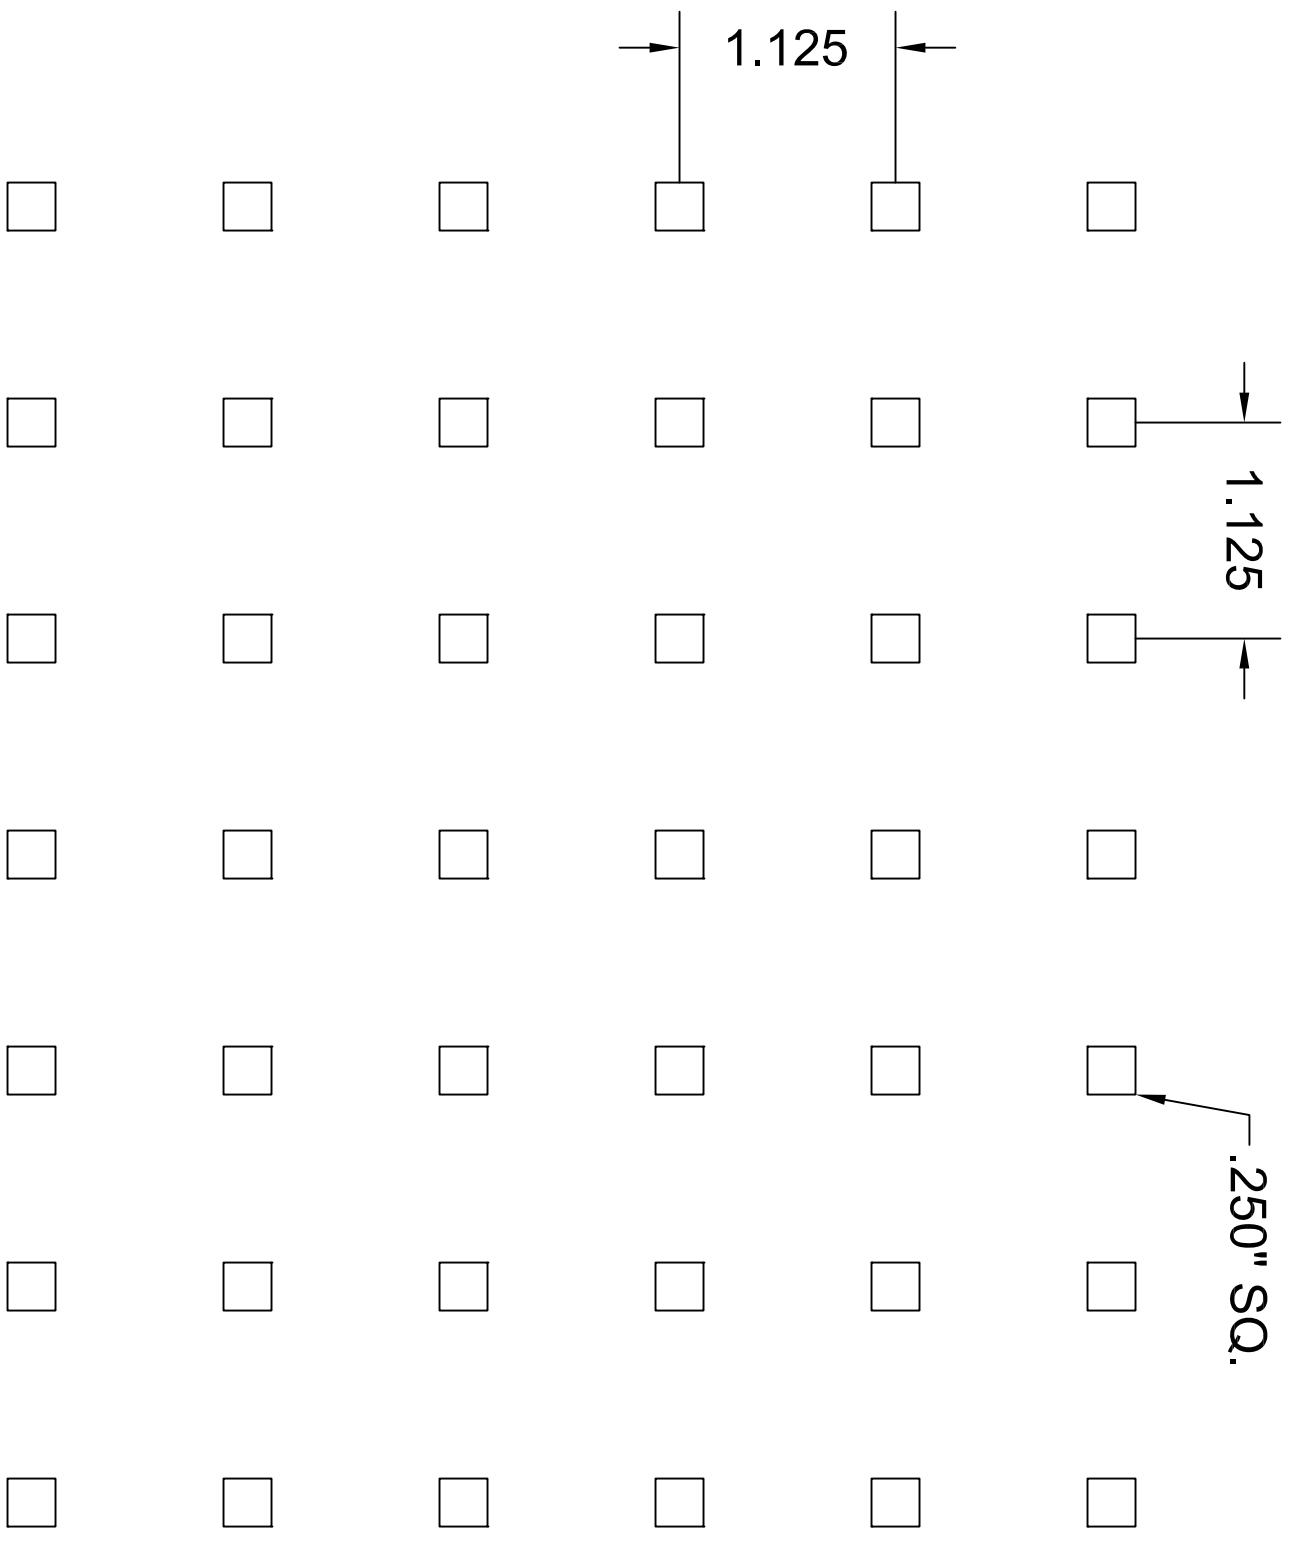

** HOLE PATTERN IS ACTUAL SIZE **

SQ205

Tooling Notes :
 48S.005FIN
 48S.009FIN

PATTERN TYPE	Square Straight
SIZE x CENTERS	.250" x 1.125"
OPEN AREA	5 %

3636 S. KEDZIE AVE.
 CHICAGO, IL 60632
 (ph) 800.621.0273
 (fax) 773.254.9453
www.accurateperforating.com